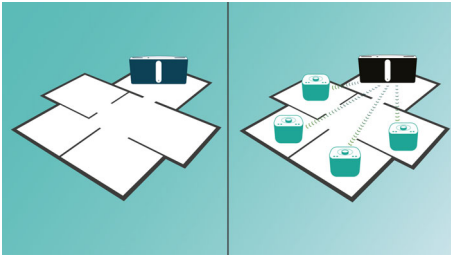

Highlights

izzylink™

izzylink™ is a wireless technology that uses the IEEE 802.11n standard to enable the link-up of multiple speakers to form a wireless network. The network connects up to five speakers without the need of a router, Wi-Fi password, or any smart device mobile app to set it up. You can add izzy speakers to the network easily to enjoy music playing at the same time in different rooms. Each speaker can still be switched between single mode for individual use or group mode for multiroom music with one tap.