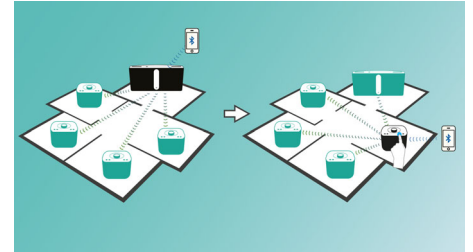

One tap to set up izzylink™

No router, no password, no apps needed for set up. Just long press the "GROUP" button on

two speakers to set up for the first time. Repeat to add a 3rd, 4th, or 5th speaker. Each long press of the "Group" button adds one new speaker at a time. Multiroom music has never been easier. Once complete, the izzylink™ network will be stored even when the speaker is unplugged.

Music from multiple sources

izzylink™ expands all the music source, your favorite apps from smartphone, tablet or computer, CDs, FM radio stations, USB, Audio-in wirelessly to every room.

Play music in one room

Philips izzy speaker lets you stream all your favorite music from your phone, tablet or

computer, no matter which music or radio app you use.

Switch the lead speaker easily

In each izzylink™ group, any individual speaker can be the master, streaming music to the others. When you want to take the lead to share your own music, press the Bluetooth button on the speaker in your room and share that music from your device instantly. Other speakers in the same izzylink™ group will play the same music in sync at the same time. Sharing music with each other is just that easy.