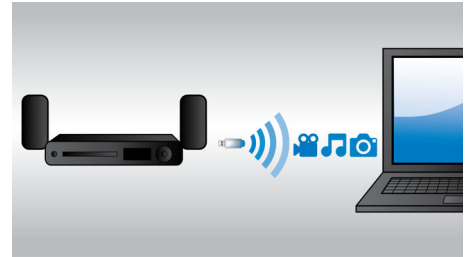

HDMI x 2

Enjoy larger-than-life 3D playback and crystal-clear 5.1 or 7.1 audio by simply plugging our player's audio HDMI x 2 output to the connection in your non-3D AV receiver.

Play & charge your iPod/iPhone

Enjoy your favorite music while charging your iPod/iPhone! Simply connect your iPod/iPhone with its USB cable to the USB port of the Home Theater System. It charges your iPod/iPhone while it plays so you can enjoy your music and not have to worry about your Apple device battery running out.

Built-in WiFi

Thanks to built-in WiFi, by simply connecting your home theater directly to your home network, you can experience a rich selection of popular online services. You can enjoy some of the best websites offering movies, pictures, infotainment and other online contents tailored to fit your TV screen.