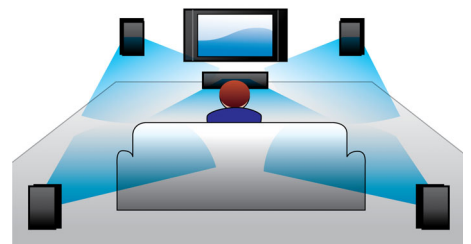

Built-in WiFi

Thanks to built-in WiFi, by simply connecting your home theater directly to your home network, you can experience a rich selection of popular online services. You can enjoy some of the best websites offering movies, pictures, infotainment and other online contents tailored to fit your TV screen.

Bluetooth wireless streaming

Bluetooth wireless music streaming from your music devices

Dolby TrueHD and DTS-HD

Dolby TrueHD and DTS-HD Master Audio Essential deliver the finest sound from your Blu-ray Discs. Audio reproduced is virtually indistinguishable from the studio master, so you hear what the creators intended for you to hear. Dolby TrueHD and DTS-HD Master Audio Essential complete your high definition entertainment experience.