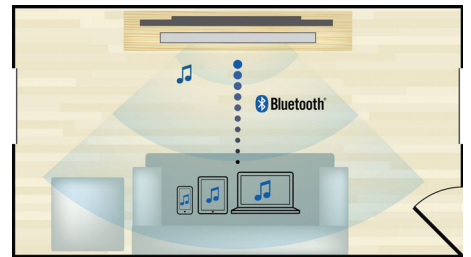

Bluetooth wireless streaming

Bluetooth wireless music streaming from your music devices