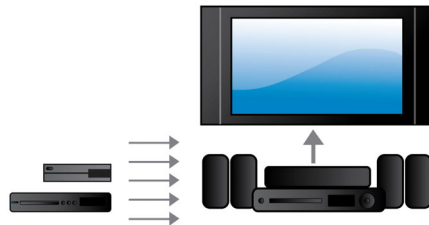

HDMI x 2

Enjoy larger-than-life 3D playback and crystal-clear 5.1 or 7.1 audio by simply plugging our player's audio HDMI x 2 output to the connection in your non-3D AV receiver.

Play & charge your iPod/iPhone

Enjoy your favorite music while charging your iPod/iPhone! Simply connect your iPod/iPhone with its USB cable to the USB port of the Home Theater System. It charges your iPod/iPhone while it plays so you can enjoy your music and not have to worry about your Apple device battery running out.