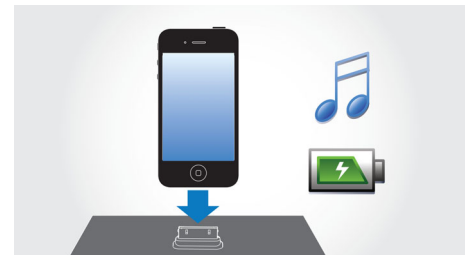

## MP3 Link

The MP3 link connectivity allows direct playback of MP3 content from portable media players. Besides the benefit of enjoying your favorite music in the superior sound quality delivered by the audio system, the MP3 link is also extremely convenient as all you have to do is to plug your portable MP3 player to the audio system.

## Play and charge your iPod

Enjoy your favorite MP3 music while charging your iPod! The dock lets you connect your iPod directly to the Docking entertainment system so you can listen to your favorite music in superb sound. It also charges your iPod while it plays so you can enjoy your music and not have to worry about your iPod battery running out. Use the remote control to navigate, select and playback the music stored on your iPod. The Docking entertainment system automatically charges your iPod while it is docked.