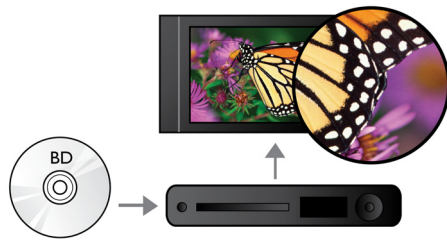

PHILIPS

Highlights

Subtitle Shift

Subtitle Shift is an enhancement feature that lets users manually adjust a movie's subtitle positioning on the television or computer screen. Using the remote control, users can shift the subtitles up and down on the screen. On widescreen displays, such as 21:9 cinema and projectors, the subtitles sometimes get cut off. In order to see them clearly, the user has to change the display aspect ratio, which defeats the purpose of the widescreen. With the Subtitle Shift feature, the user can retain the correct display aspect ratio and have the subtitles ideally positioned on the screen.

Blu-ray Disc playback

Blu-ray Discs have the capacity to carry high definition data, along with pictures in the 1920 x 1080 resolution that defines full high definition images. Scenes come to life as details leap at you, movements smoothen and images turn crystal clear. Blu-ray also delivers uncompressed surround sound — so your audio experience becomes unbelievably real. The high storage capacity of Blu-ray Discs also allows a host of interactive possibilities to be

built in. Seamless navigation during playback and other exciting features such as pop-up menus bring a whole new dimension to home entertainment.

Dolby TrueHD

Dolby TrueHD delivers 7.1 channels of the finest sound from your Blu-ray Discs. Audio reproduced is virtually indistinguishable from the studio master, so you hear what the creators intended for you to hear. Dolby TrueHD completes your high definition entertainment experience.