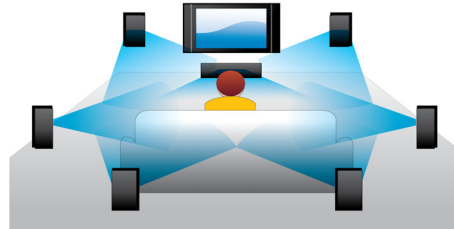

PHILIPS

Highlights

Subtitle Shift

Subtitle Shift is an enhancement feature that lets users manually adjust a movie's subtitle positioning on the television or computer screen. Using the remote control, users can shift the subtitles up and down on the screen. On widescreen displays, such as 21:9 cinema and projectors, the subtitles sometimes get cut off. In order to see them clearly, the user has to change the display aspect ratio, which defeats the purpose of the widescreen. With the Subtitle Shift feature, the user can retain the correct display aspect ratio and have the subtitles ideally positioned on the screen.

Blu-ray Disc playback

Blu-ray Discs have the capacity to carry high definition data, along with pictures in the 1920 x 1080 resolution that defines full high definition images. Scenes come to life as details leap at you, movements smoothen and images turn crystal clear. Blu-ray also delivers uncompressed surround sound — so your audio experience becomes unbelievably real. The high storage capacity of Blu-ray Discs also allows a host of interactive possibilities to be

built in. Seamless navigation during playback and other exciting features such as pop-up menus bring a whole new dimension to home entertainment.

Dolby TrueHD

Dolby TrueHD delivers 7.1 channels of the finest sound from your Blu-ray Discs. Audio reproduced is virtually indistinguishable from the studio master, so you hear what the creators intended for you to hear. Dolby TrueHD completes your high definition entertainment experience.

Bonus View

With Bonus View, you can enjoy picture-in-picture with audio choices. A second, smaller window that runs a separate video sequence appears over the main picture. You can then choose whether you want to listen to what's going on in the smaller window or in the larger one. This allows you to enjoy many special features that are often included in Blu-ray Disc movies. For example, you can watch and listen to the director's comments in the smaller