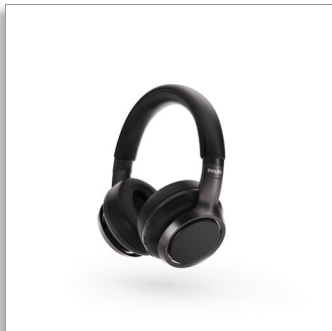

Philips
Over-ear wireless
headphones

Noise Cancellation Pro
Google Assistant integrated
Bluetooth multipoint
Touch control

TAH9505BK

Made to immerse

Inspiration. Motivation. Concentration. With excellent Active Noise Cancelling and clear sound for calls, these wireless over-ear headphones have you covered. The fully integrated Google Assistant lets you get more done, hands-free.

Superb sound. Sleek design.

- Hybrid Active Noise Cancelling. Focus where you want it
- Awareness Mode. Let the world in when you need to
- Rounded over-ear design. Sleek looks, superb sound
- 40 mm drivers. Deep bass, balanced midrange. Clear treble
- Philips Headphones app. Custom sound control

Sleek looks, superb sound

The round earcups lend a distinctive sense of style. The over-ear fit creates a seal that passively isolates external noise. Perfectly tuned 40 mm drivers deliver deep bass, a balanced midrange and sparkling high frequencies.