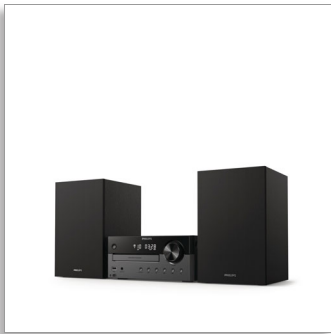

Bluetooth®

CD, MP3-CD, USB, DAB+, FM
USB port for charging
60W, Audio-in

TAM4505

Sleek looks. Rich sounds.

Enrich your home listening with this classic-looking micro system. Enjoy crystal-clear digital DAB+/FM radio, stream music and podcasts, and play CDs--all in rich 60 W sound. You can connect other sources via USB or audio-in.

Great sound for your music

- Bass-reflex loudspeakers. Richer low tones
- 4" woofer, 20 mm tweeter, 60 W output power
- Digital Sound Control. Choose a preset sound style

From CD classics to streaming

- Classic design
- All your music
- CD player. DAB+/FM radio with 20 presets. Audio-in
- USB port. Connect a legacy source or charge a mobile
- Bluetooth. Stream music, podcasts, and more

Fill the room with tunes

- At home in your home
- AC-powered. Remote control
- Main unit dimensions: 220x104x231.5 mm
- Speaker dimensions: 150x241.3x173 mm

PHILIPS