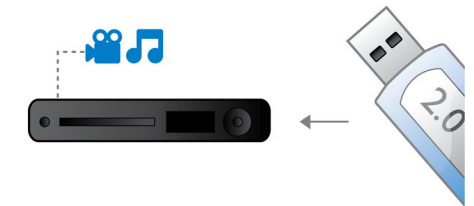

Hi-Speed USB 2.0 Link

The Universal Serial Bus or USB is a protocol standard that is conveniently used to link PCs, peripherals and consumer electronic equipment. Hi-Speed USB devices have a data transfer rate of up to 480 Mbps - up from the 12 Mbps in original USB ones. With Hi-Speed USB 2.0 Link, all you have to do is plug in your USB device, select the movie, music or photo and play away.