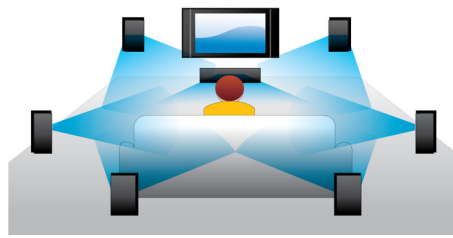

PHILIPS

Highlights

Subtitle Shift

Subtitle Shift is an enhancement feature that lets users manually adjust a movie's subtitle positioning on the television or computer screen. Using the remote control, users can shift the subtitles up and down on the screen. On widescreen displays, such as 21:9 cinema and projectors, the subtitles sometimes get cut off. In order to see them clearly, the user has to change the display aspect ratio, which defeats the purpose of the widescreen. With the Subtitle Shift feature, the user can retain the correct display aspect ratio and have the subtitles ideally positioned on the screen.

Blu-ray Disc playback

Blu-ray Discs have the capacity to carry high definition data, along with pictures in the 1920 x 1080 resolution that defines full high definition images. Scenes come to life as details leap at you, movements smoothen and images turn crystal clear. Blu-ray also delivers uncompressed surround sound - so your audio experience becomes unbelievably real. The high storage capacity of Blu-ray Discs also allow a host of interactive possibilities to be built in. Seamless navigation during playback and other exciting features like pop-up menus bring a whole new dimension to home entertainment.

Dolby TrueHD

Dolby TrueHD delivers 7.1 channels of the finest sound from your Blu-ray Discs. Audio reproduced is virtually indistinguishable from the studio master, so you hear what the creators intended for you to hear. Dolby TrueHD completes your high definition entertainment experience.

BD-Live (Profile 2.0)

BD-Live opens up your world of high definition even further. Receive up-to-date content just by connecting your Blu-ray Disc player to the internet. Exciting new things like exclusive downloadable content, live events, live chats, gaming and on-line shopping all await you. Ride the high definition wave with Blu-ray Disc playback and BD-Live