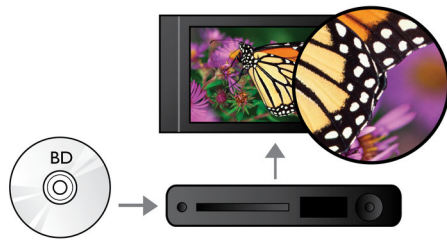

PHILIPS

Highlights

Subtitle Shift

Subtitle Shift is an enhancement feature that lets users manually adjust a movie's subtitle positioning on the television or computer screen. Using the remote control, users can shift the subtitles up and down on the screen. On widescreen displays, such as 21:9 cinema and projectors, the subtitles sometimes get cut off. In order to see them clearly, the user has to change the display aspect ratio, which defeats the purpose of the widescreen. With the Subtitle Shift feature, the user can retain the correct display aspect ratio and have the subtitles ideally positioned on the screen.

Blu-ray Disc playback

Blu-ray Discs have the capacity to carry high definition data, along with pictures in the 1920 x 1080 resolution that defines full high definition images. Scenes come to life as details leap at you, movements smoothen and images turn crystal clear. Blu-ray also delivers uncompressed surround sound - so your audio experience becomes unbelievably real. The high storage capacity of Blu-ray Discs also allow a host of interactive possibilities to be built in. Seamless navigation during playback and other exciting features like pop-up menus bring a whole new dimension to home entertainment.

Dolby TrueHD

Dolby TrueHD delivers 7.1 channels of the finest sound from your Blu-ray Discs. Audio reproduced is virtually indistinguishable from the studio master, so you hear what the creators intended for you to hear. Dolby TrueHD completes your high definition entertainment experience.