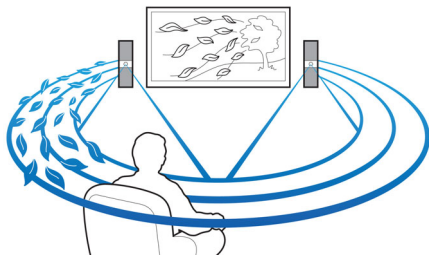

Highlights

Premium soft dome tweeters

With Philips' Crystal Clear Sound, you will now be able to discern and appreciate every sound detail, the way it's meant to be heard and as the artist or director intended! Crystal Clear Sound reproduces the sound source - whether it's an action movie, a musical or a live performance - faithfully, precisely and without any distortion. Philips home theaters with Crystal Clear Sound keep audio processing to a minimum, preserving the purity of the original audio content. The result is greater sonic accuracy delivered to your ears.