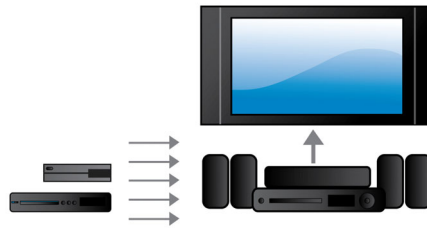

Designed to enhance your cinema at home

- Elegant speakers in aluminum and glass ensure a robust sound
- Wireless rear speakers option for clutter free placement

Simply enjoy all your entertainment

- HDMI Hub to connect HDMI devices for great sound and picture
- Built-in WiFi to enjoy your connected media wirelessly
- Smart TV to enjoy online services & access multimedia on TV
- Full HD 3D Blu-ray for a truly immersive 3D movie experience

Auto calibration

Adjusting your new Philips home theater for optimum sound experience is now a breeze. With the simple touch of a button on the remote, the intelligent pre-loaded sound calibrator software is launched and emits test signals to the speakers. These signals are captured and analyzed by the auto-calibration microphone and the necessary adjustments are made, taking into consideration the distances between speakers and listening positions, the loudness and the delay response of audio signals from each speaker. In 60 seconds, your in-room sound experience is enhanced and optimized.

HDMI Hub

HDMI Hub provides additional HDMI ports to allow you to connect other devices such as your game console or HD set-top box to your home theater conveniently. By connecting your devices through the HDMI Hub, you can enjoy high-definition sound and picture for all your entertainment.