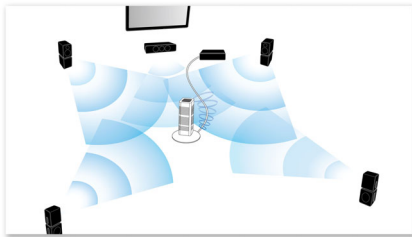

Auto calibration

Adjusting your new Philips home theater for optimum sound experience is now a breeze. With the simple touch of a button on the remote, the intelligent pre-loaded sound calibrator software is launched and emits test signals to the speakers. These signals are captured and analyzed by the auto-calibration microphone and the necessary adjustments are made, taking into consideration the distances between speakers and listening positions, the loudness and the delay response of audio signals from each speaker. In 60 seconds, your in-room sound experience is enhanced and optimized.

HDMI Hub

HDMI Hub provides additional HDMI ports to allow you to connect other devices such as your game console or HD set-top box to your home theater conveniently. By connecting your devices through the HDMI Hub, you can enjoy high-definition sound and picture for all your entertainment.