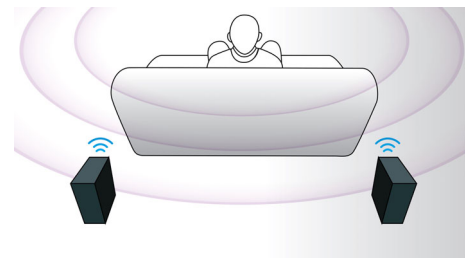

Wireless rear speakers option

Wireless rear speakers give you scalability and mobility in speaker placement. Developed using interference-free technology, wireless speakers provide full surround sound without unsightly wire connections.