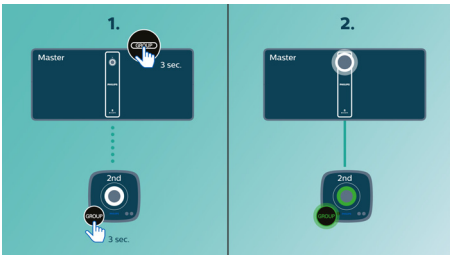

PHILIPS

Highlights

izzylink™

izzylink™ is a wireless technology that uses the IEEE 802.11n standard to enable the link-up of multiple speakers to form a wireless network. The network connects up to five speakers without the need of a router, Wi-Fi password, or any smart device mobile app to set it up. You can add izzy speakers to the network easily to enjoy music playing at the same time in different rooms. Each speaker can still be switched between single mode for individual use or group mode for multiroom music with one tap.

One tap to set up izzylink™

No router, no password, no apps needed for set up. Just long press the "GROUP" button on

two speakers to set up for the first time. Repeat to add a 3rd, 4th, or 5th speaker. Each long press of the "Group" button adds one new speaker at a time. Multiroom music has never been easier. Once complete, the izzylink™ network will be stored even when the speaker is unplugged.