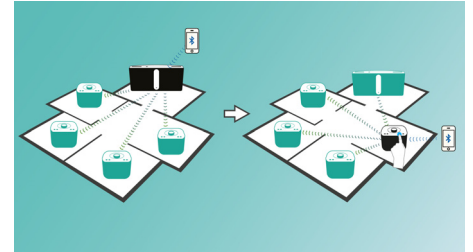

One tap to set up izzylink™

No router, no password, no apps needed for set up. Just long press the "GROUP" button on

two speakers to set up for the first time. Repeat to add a 3rd, 4th, or 5th speaker. Each long press of the "Group" button adds one new speaker at a time. Multiroom music has never been easier. Once complete, the izzylink™ network will be stored even when the speaker is unplugged.

Music from multiple sources

izzylink™ expands all the music source, your favourite apps from smartphone, tablet or computer, CDs, FM radio stations, USB, Audio-in wirelessly to every room.

Play music in one room

Philips izzy speaker lets you stream all your favourite music from your phone, tablet or

computer, no matter which music or radio app you use.

Switch the lead speaker easily

In each izzylink™ group, any individual speaker can be the master, streaming music to the others. When you want to take the lead to share your own music, press the Bluetooth button on the speaker in your room and share that music from your device instantly. Other speakers in the same izzylink™ group will play the same music at the same time, in sync. Sharing music with each other is that easy.