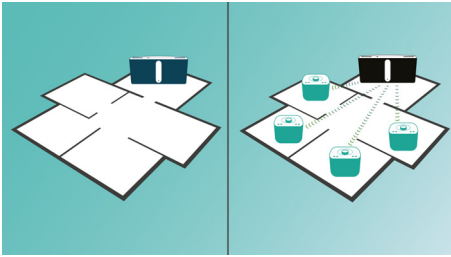

Highlights

izzylink™

izzylink™ is a wireless technology that uses the IEEE 802.11n standard to enable the link-up of multiple speakers to form a wireless network. The network connects up to five speakers without the need of a router, Wi-Fi password, or any smart device mobile app to set it up. You can add izzy speakers to the network easily to enjoy music playing at the same time in different rooms. Each speaker can still be switched between single mode for individual use or group mode for multiroom music with one tap.