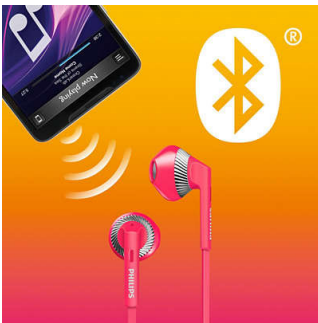

Revel in quality sound

- 14.2mm speaker drivers for powerful sound and rich bass
- Powerful magnets enhance bass performance

PHILIPS

Bluetooth Headset
14.2mm drivers/ open-back Earbud, Flat cable

Highlights

Flex-grip cable relief

Using a rubberized Flex-grip cable relief between the headphones and the cable, the connection is protected from damage through repeated bending extending its life.

Large speaker drivers

Quality 14.2mm speaker drivers with a bass vent design on the earphones for rich bass.

Powerful magnets

Powerful magnets enhance bass performance

Supports Bluetooth version 4.1

Pair your smart device with your headphones using Bluetooth and enjoy the freedom of crystal clear music and phone calls - without the hassle of cables.

Tangle-free flat cable

Flat cable ensures that your cord stays smooth and tangle free - always.

Wireless music and calls

Enjoy the freedom of listening to music and phone calls - without the hassle of a cable. Change tracks, volume control, and answer calls with an easy to use remote control.