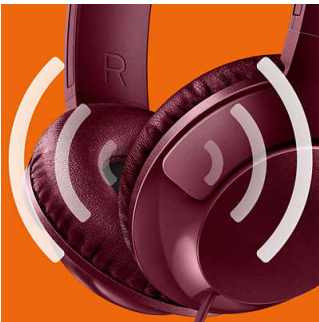

Big, bold bass

This is big, powerful bass that lets you really feel the beat. Don't let the sleek design fool