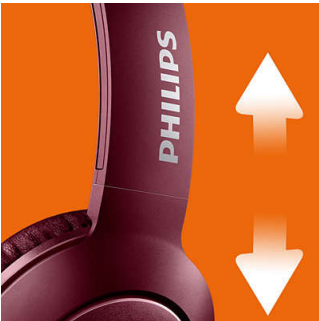

Adjustable fit

Designed for optimal fit, BASS+ headphones feature swiveling earshells and an adjustable headband to ensure a great fit for all wearers.