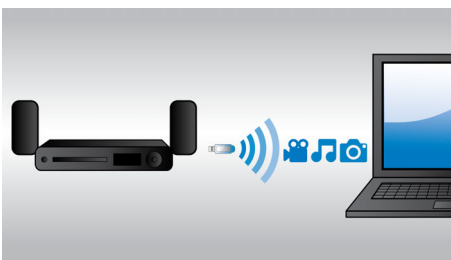

Simply enjoy all your entertainment

- Full HD 3D Blu-ray for a truly immersive 3D movie experience
- Built-in WiFi to enjoy your connected media wirelessly
- Bluetooth wireless music streaming from your music devices
- RMVB video playback
- Karaoke for endless singing entertainment at home

PHILIPS

Highlights

Crystal Clear Sound

Crystal Clear Sound for super clarity and realism

1000W RMS power

1000W RMS power delivers great sound for movies and music

Full HD 3D Blu-ray

Be enthralled by 3D movies in your own living room on a Full HD 3D TV. Active 3D uses the latest generation of fast switching displays for real life depth and realism in full 1080x1920 HD resolution. By watching these images through special glasses with right and left lenses that are timed to open and close in synchrony with alternating images, the full HD 3D viewing experience is created in your home cinema. Premium 3D movie releases on Blu-ray offer a wide, high quality selection of content. Blu-ray also delivers uncompressed surround sound for an unbelievably real audio experience.

Built-in WiFi

Thanks to built-in WiFi, by simply connecting your home theater directly to your home network, you can experience a rich selection

of popular online services. You can enjoy some of the best websites offering movies, pictures, infotainment and other online contents tailored to fit your TV screen.