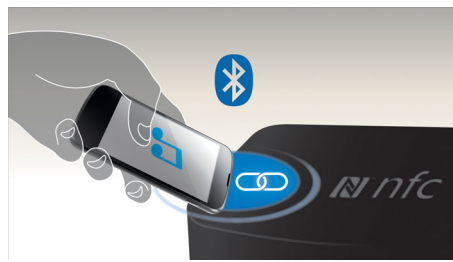

Built-in WiFi

Thanks to built-in WiFi, by simply connecting your home theater directly to your home network, you can experience a rich selection

of popular online services. You can enjoy some of the best websites offering movies, pictures, infotainment and other online contents tailored to fit your TV screen.

Dolby TrueHD and DTS-HD

Dolby TrueHD and DTS-HD Master Audio Essential deliver the finest sound from your Blu-ray Discs. Audio reproduced is virtually indistinguishable from the studio master, so you hear what the creators intended for you to hear. Dolby TrueHD and DTS-HD Master Audio Essential complete your high definition entertainment experience.

Miracast™

Miracast™ is a peer-to-peer wireless screencasting standard formed via Wi-Fi Direct connections. Simplified user interface likes screen-mirroring the portable device screen to bigger screen via Miracast™ certified device, no limit by pre-build codec for decoding.

NFC technology

Pair Bluetooth devices easily with one-touch NFC (Near Field Communications) technology. Just tap the NFC enabled

smartphone or tablet on the NFC area of a speaker to turn the speaker on, start Bluetooth pairing, and begin streaming music.