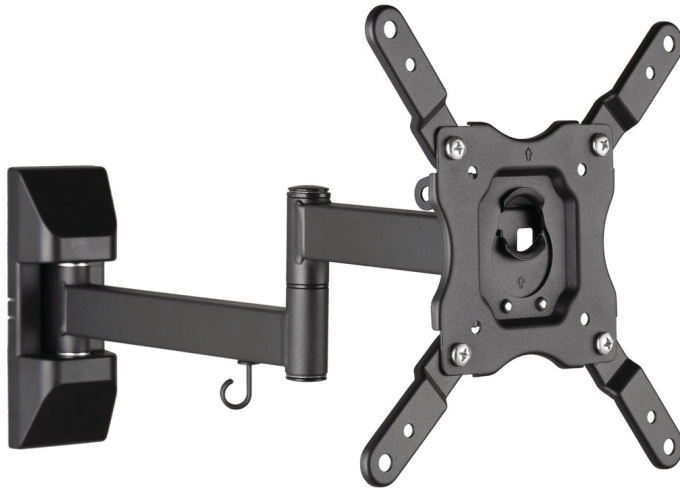

Philips  
TV Wall Mount

## Universal

Articulating  
LCD/LED/OLED/QLED  
compatible  
Flat & curved TV compatible

SQM9220

# Universal articulating wall mount

for TV size between 17" to 55"

Designed to fit most brands of TV with a focus on safety & ease of use. Easy 1-2-3 installation kit includes necessary hardware for different wall types, templates. Slim design but strong for weight capacity up to 18 kg (40 lbs).

### Easy installation

- Level correction
- TV cable management to hide cables for a neater look
- Mounting hardware included
- Standard VESA mounting hole pattern
- Up to VESA 200x200 mounting