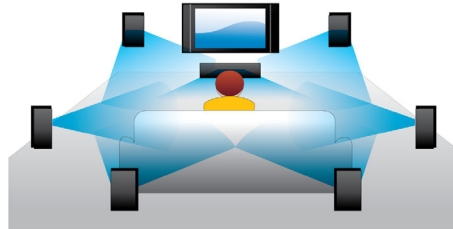

Dolby TrueHD

Dolby TrueHD delivers the finest sound from your Blu-ray Discs. Audio reproduced is virtually indistinguishable from the studio master, so you hear what the creators intended for you to hear. Dolby TrueHD completes your high definition entertainment experience.