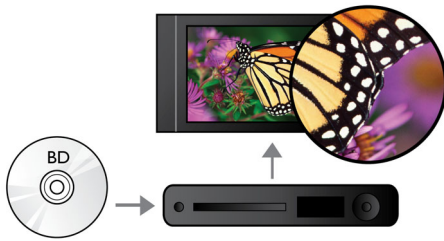

PHILIPS

Highlights

Blu-ray Disc playback

Blu-ray Discs have the capacity to carry high definition data, along with pictures in the 1920 x 1080 resolution that defines full high definition images. Scenes come to life as details leap at you, movements smoothen and images turn crystal clear. Blu-ray also delivers uncompressed surround sound — so your audio experience becomes unbelievably real. The high storage capacity of Blu-ray Discs also allows a host of interactive possibilities to be built in. Seamless navigation during playback and other exciting features such as pop-up menus bring a whole new dimension to home entertainment.