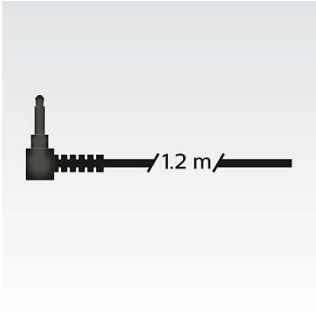

Headphones
32mm drivers/closed-back On-ear

Highlights

1.2m long cable

1.2m cable for freedom of music enjoyment on the go