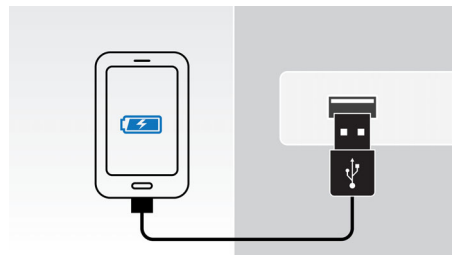

USB for second device

For added convenience, this speaker also boasts a USB port for charging a second mobile device even when your iPod/iPhone is docked.

DS3480/98

Specifications

iPad compatibility

- via Bluetooth: iPad, iPad 2, iPad mini, iPad 4

iPod/iPhone/iPad App

- Compatibility: iOS 4.3 to iOS 10.3

iPhone compatibility

- via Lightning connector: iPhone 5
- via Bluetooth: iPhone 3G, iPhone 3GS, iPhone 4, iPhone 4S, iPhone 5

iPod compatibility

- via Lightning connector: iPod nano 7th generation, iPod touch 5th generation
- via Bluetooth: iPod nano 7th generation, iPod touch 5th generation, iPod touch 3rd generation, iPod touch 4th generation

iPod/iPhone App

- App name: ClockStudio, Free download from App store
- Compatibility: iPod Touch, iPhone, iPad iOS 4.3 or later
- 7000+ Internet radio stations
- 5-day weather forecast
- Clock: analog display, digital display, digital display with slideshow background

Sound

- Output power: 12 W RMS
- Sound enhancement: Dynamic Bass Boost
- Sound system: stereo
- Volume control: up/down

Connectivity

- Bluetooth profiles: A2DP
- Bluetooth range: line of sight, 10M or 30FT
- Bluetooth version: 2.1
- Audio in (3.5mm)
- USB port: for charging any mobile device

Dimensions

- Product dimensions (WxDxH): 274 x 143 x 136 mm
- Packaging dimensions (WxDxH): 350 x 140 x 186 mm
- Product weight: 1 kg
- Weight incl. Packaging: 1.55 kg

Power

- Power supply: 100 - 240V AC, 50/60Hz
- Battery type: Li-ion (built-in)
- Battery life time: 5 hr

Issue date 2017-12-22

Version: 1.0.2

12 NC: 8670 001 00958
EAN: 87 12581 68045 9

© 2017 Koninklijke Philips N.V.
All Rights reserved.

Specifications are subject to change without notice.
Trademarks are the property of Koninklijke Philips N.V.
or their respective owners.

www.philips.com