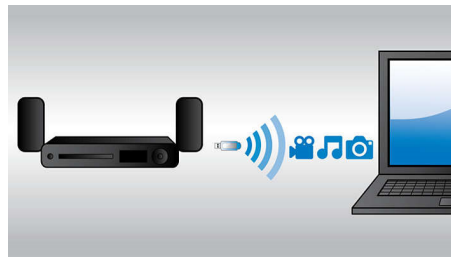

## Auto calibration

Adjusting your new Philips home theater for optimum sound experience is now a breeze. With the simple touch of a button on the remote, the intelligent pre-loaded sound calibrator software is launched and emits test signals to the speakers. These signals are captured and analyzed by the auto-calibration microphone and the necessary adjustments are made, taking into consideration the distances between speakers and listening positions, the loudness and the delay response of audio signals from each speaker. In 60 seconds, your in-room sound experience is enhanced and optimized.

## HDMI Hub

HDMI Hub provides additional HDMI ports to allow you to connect other devices such as your game console or HD set-top box to your home theater conveniently. By connecting your devices through the HDMI Hub, you can enjoy high-definition sound and picture for all your entertainment.

## Built-in WiFi

Thanks to built-in WiFi, by simply connecting your home theater directly to your home network, you can experience a rich selection of popular online services. You can enjoy some of the best websites offering movies, pictures, infotainment and other online contents tailored to fit your TV screen.