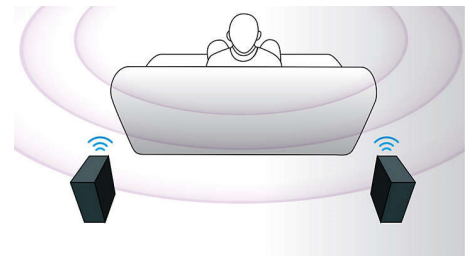

Wireless rear speakers option

Wireless rear speakers give you scalability and mobility in speaker placement. Developed using interference-free technology, wireless speakers provide full surround sound without unsightly wire connections.