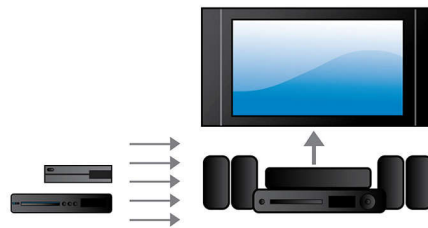

## Auto calibration

Adjusting your new Philips home theater for optimum sound experience is now a breeze. With the simple touch of a button on the remote, the intelligent pre-loaded sound calibrator software is launched and emits test signals to the speakers. These signals are captured and analyzed by the auto-calibration microphone and the necessary adjustments are made, taking into consideration the distances between speakers and listening positions, the loudness and the delay response of audio signals from each speaker. In 60 seconds, your in-room sound experience is enhanced and optimized.

## HDMI Hub

HDMI Hub provides additional HDMI ports to allow you to connect other devices such as your game console or HD set-top box to your home theater conveniently. By connecting your devices through the HDMI Hub, you can enjoy high-definition sound and picture for all your entertainment.