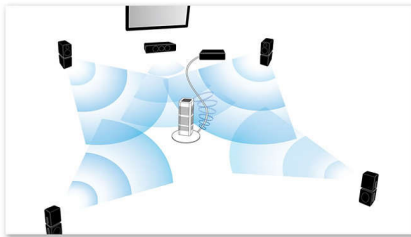

#### Simply enjoy all your entertainment

- Built-in WiFi to enjoy your connected media wirelessly
- Full HD 3D Blu-ray for a truly immersive 3D movie experience
- HDMI Hub to connect HDMI devices for great sound and picture
- Smart TV to enjoy online services & access multimedia on TV

## Auto calibration

Adjusting your new Philips home theater for optimum sound experience is now a breeze. With the simple touch of a button on the remote, the intelligent pre-loaded sound calibrator software is launched and emits test signals to the speakers. These signals are captured and analyzed by the auto-calibration microphone and the necessary adjustments are made, taking into consideration the distances between speakers and listening positions, the loudness and the delay response of audio signals from each speaker. In 60 seconds, your in-room sound experience is enhanced and optimized.

## HDMI Hub

HDMI Hub provides additional HDMI ports to allow you to connect other devices such as your game console or HD set-top box to your home theater conveniently. By connecting your devices through the HDMI Hub, you can enjoy high-definition sound and picture for all your entertainment.