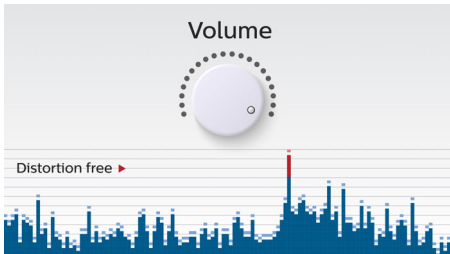

Anti-clipping function

Anti-Clipping lets you play music louder and keeps it high quality, even when the battery is low. It accepts a range of input signals, from 300mV to 1000mV and keeps your speakers safe from damage by distortion. This built-in function monitors the musical signal as it goes through the amplifier and keeps peaks within the amplifier's range, preventing the audio distortion caused by clipping without affecting loudness. A

portable speaker's ability to reproduce musical peaks decreases along with battery power, yet anti-clipping reduces peaks caused by low battery, keeping music distortion free.