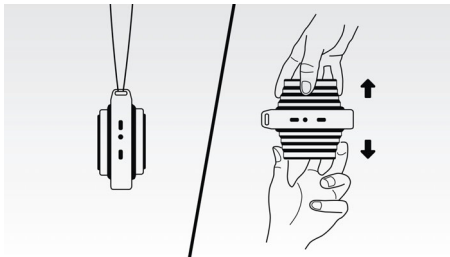

Go green with me

- Certified Green Product: Strong commitment to sustainability

PHILIPS

Highlights

Wireless music streaming

Bluetooth is a short range wireless communication technology that is both robust and energy-efficient. The technology allows easy wireless connection to iPod/iPhone/iPad or other Bluetooth devices, such as smartphones, tablets or even laptops. So you can enjoy your favorite music, sound from video or game wireless on this speaker easily.

Pull out the speaker

This expandable speaker can be shrunk down for music on the go or opened up for better quality sound, simply grab it at the top and bottom and pull.

Anti-clipping function

Anti-Clipping lets you play music louder and keeps it high quality, even when the battery is low. It accepts a range of input signals, from 300mV to 1000mV and keeps your speakers safe from damage by distortion. This built-in function monitors the musical signal as it goes through the amplifier and keeps peaks within the amplifier's range, preventing the audio distortion caused by clipping without affecting loudness. A