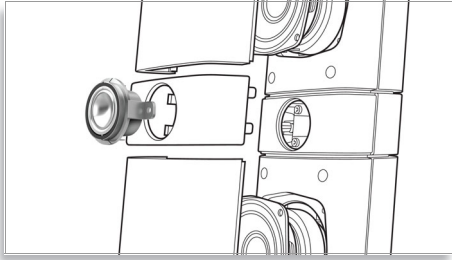

Highlights

Titanium tweeters

The co-developed tweeters, crafted in titanium, are very rigid and light to guarantee undistorted sound. Their incredible resistance to distortion and resonance through the whole audible frequency range guarantees superb clarity for all sound details.