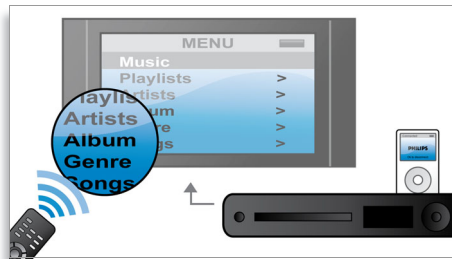

Built-in dock for iPod/iPhone

A built-in dock for iPod/iPhone lets you play movies, music and photos from your iPod/iPhone. What's more, you can charge and control the iPod/iPhone and browse through its contents on your TV screen - all with the home theatre's remote. Doing away with cumbersome cables and connections, the integrated dock brings portable entertainment into your home - with absolute ease.