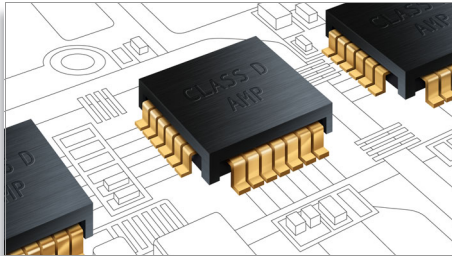

Premium Class D Amplifiers

The Philips proprietary Premium Class D Amplifiers are designed to preserve the original sound source for greater audio signal accuracy, thus allowing acoustic details in music and movies to be delivered exactly as the artist or director intended.