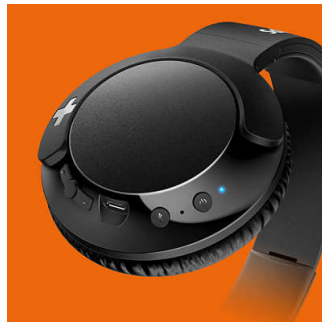

## Adjustable earshells/ handband

A swivel earshells design and adjustable headband makes it a great fit for everyone.

## Big, bold bass

Powerful bass to upgrade your listening enjoyment. Don't get fooled by its sleek design as the specially designed bass vent and specially tuned drivers produces ultra-low end

frequencies that gives the headphones the unique Bass+ sound signature. Separate acoustic volume is used to make sure high consistency bass performance in every production.

## Button controls

Button controls on the right ear shell enable you to control music and calls with a press.