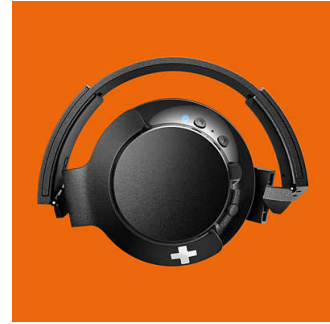

Compact fold

The unique compact fold design gives you the best experience on the go. The headphones can be either flat fold or compact fold for easy portability and easy storage.