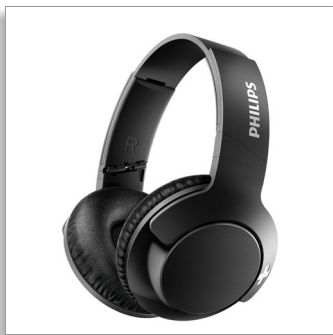

**Philips BASS+  
Bluetooth Headset**

40mm drivers/closed-back

Over-ear  
Soft ear cushions  
Compact folding

**SHB3175BK**

## Feel it. BASS+

Philips BASS+ headphones pack huge, punchy bass into a sleek, sturdy package. Good looking, great sounding and superb value Bluetooth over-ear wireless headphones for those who need more bass in their beats without any extra bulk.