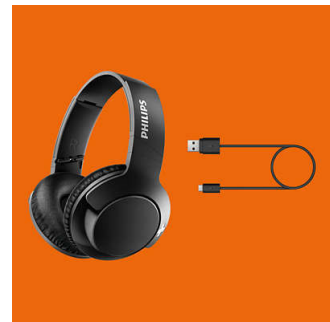

USB charging cable

The included USB charging cable makes it easy to keep your headphones powered up when you need them.