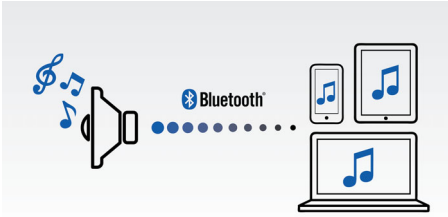

Wireless portable speaker
Bluetooth® Audio-chain, Built-in microphone for calls, 10W, rechargeable battery

SB5200G/10

Highlights

Wireless music streaming

Bluetooth is a short range wireless communication technology that is both robust and energy-efficient. The technology allows easy wireless connection to iPod/iPhone/iPad or other Bluetooth devices, such as smartphones, tablets or even laptops. So you can enjoy your favorite music, sound from video or game wireless on this speaker easily.