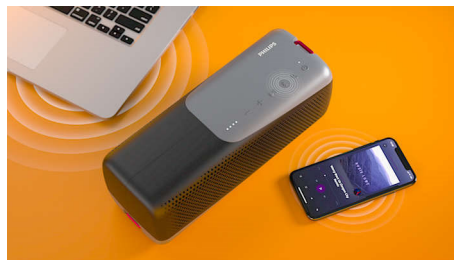

Bluetooth multipoint

Mix and match your workout playlists! With Bluetooth multipoint connectivity, you can connect up to two smart devices to this speaker simultaneously—and take turns pumping up the tunes. If a call comes in, the built-in mic lets you take it without disconnecting your phone from the speaker.