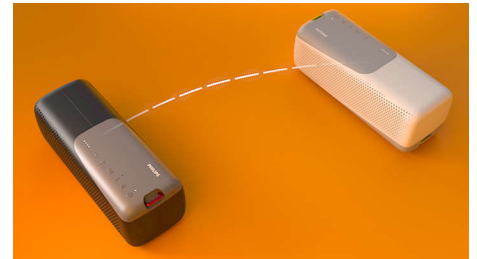

## IP67 dust/water protection

From the trail to the beach to the pool—an IP67 rating ensures this speaker can go anywhere. The detachable lanyard makes carrying easy, and a Bluetooth range of up to 20 m means you won't miss a beat. Even if your phone is a long way from the speaker.

## Bluetooth multipoint

Mix and match your workout playlists! With Bluetooth multipoint connectivity, you can connect up to two smart devices to this speaker simultaneously—and take turns pumping up the tunes. If a call comes in, the built-in mic lets you take it without disconnecting your phone from the speaker.

## Easy control

Buttons on the speaker's outer case let you control volume, music playback, stereo pairing, and Bluetooth. Want to tell your phone to play a certain song? Press and hold the play/pause button to talk to your voice assistant.