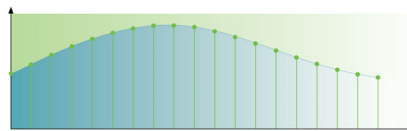

192kHz/24 bit audio DAC

192KHz sampling enables you to have an accurate representation of the original sound curves. Together with a 24-bit resolution, more information is captured from the original analogue sound wave form, giving a much richer audio reproduction.