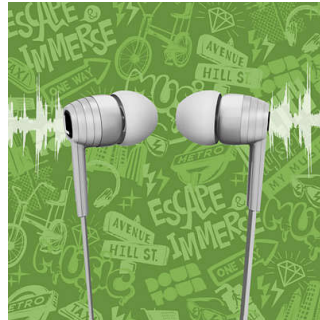

Noise isolating ear caps

Noise isolating ear caps to block out the city's noise

Specifications

Sound

- Acoustic system: Closed
- Frequency response: 8 - 23 000 Hz
- Diaphragm: PET
- Impedance: 16 Ohm
- Magnet type: Neodymium
- Type: Dynamic
- Voice coil: CCAW
- Speaker diameter: 8.6 mm
- Sensitivity: 107 dB
- Maximum power input: 25 mW

Connectivity

- Type of cable: OFC
- Cable Connection: two-parallel, symmetric
- Finishing of connector: chrome-plated
- Cable length: 1.2 m

Design

- Color: Purple