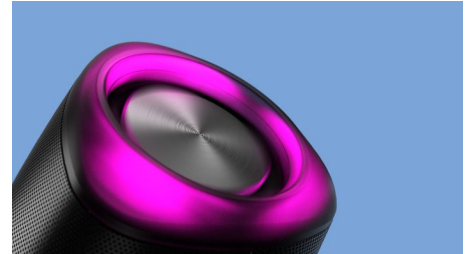

TAS5305/00

Highlights

Waterproof and ready to go

This portable Bluetooth speaker is IPX7-rated—which means it can withstand total immersion in water up to 1 m deep for up to 30 minutes. You can party in the shower, by the pool, or even in the pool! The wireless range is 20 m.

Blaze to the beat. LED lights

When the party's pumping, so is the lightshow. LED lights at each end of the speaker flash to the tunes.

Audio-in for easy connection

Want to connect to an external audio source like a turntable or MP3 player? The audio-in socket at the back of the speaker lets you connect to almost any electronic device.