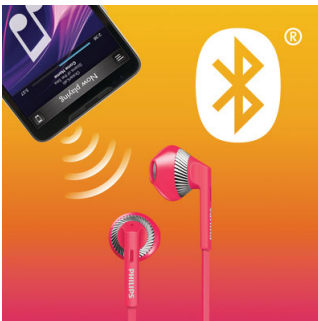

Always ready to go

- Wireless control for music enjoyment and calls
- Flex-grip cable relief enhances durability and connectivity

PHILIPS

Bluetooth Headset
14.2mm drivers/ open-back Earbud, Flat cable

Highlights

Flex-grip cable relief

Using a rubberized Flex-grip cable relief between the headphones and the cable, the connection is protected from damage through repeated bending extending its life.

Large speaker drivers

Quality 14.2mm speaker drivers with a bass vent design on the earphones for rich bass.

Powerful magnets

Powerful magnets enhance bass performance

Supports Bluetooth version 4.1

Pair your smart device with your headphones using Bluetooth and enjoy the freedom of crystal clear music and phone calls - without the hassle of cables.

Tangle-free flat cable

Flat cable ensures that your cord stays smooth and tangle free - always.

Wireless music and calls

Enjoy the freedom of listening to music and phone calls - without the hassle of a cable. Change tracks, volume control, and answer calls with an easy to use remote control.