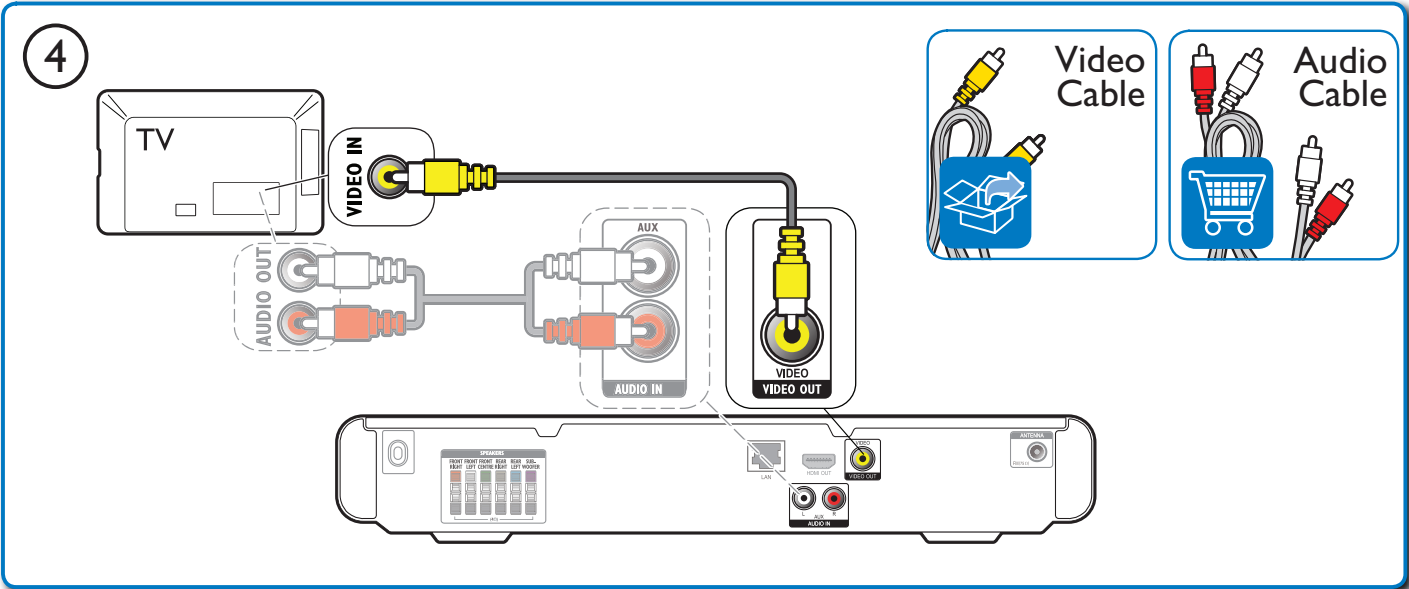

# 2

Video Setup	Menu Language	English
Audio Setup	Audio	•
Network Setup	Subtitle	•
EasyLink Setup	Disc Menu	•
Preference Setup	Parental Control	•
Advanced Setup	Screen Saver	•
	Auto Subtitle Shift	•
	Change Password	•