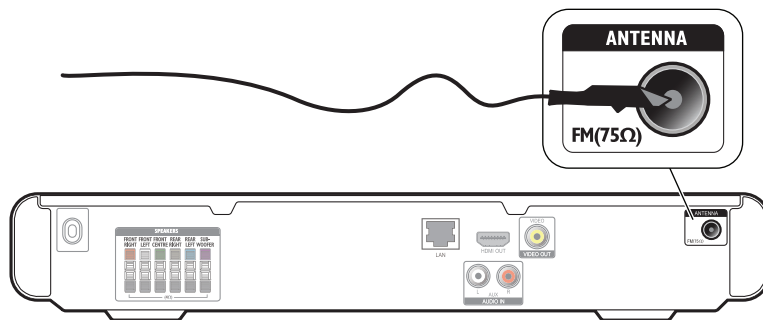

# 2

Video Setup	Menu Language	English
Audio Setup	Audio	•
Network Setup	Subtitle	•
EasyLink Setup	Disc Menu	•
Preference Setup	Parental Control	•
Advanced Setup	Screen Saver	•
	Auto Subtitle Shift	•
	Change Password	•