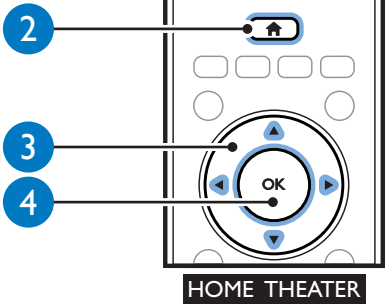

# 2

Video Setup	Menu Language	English
Audio Setup	Audio	•
Network Setup	Subtitle	•
EasyLink Setup	Disc Menu	•
Preference Setup	Parental Control	•
Advanced Setup	Screen Saver	•
	Auto Subtitle Shift	•
	Change Password	•