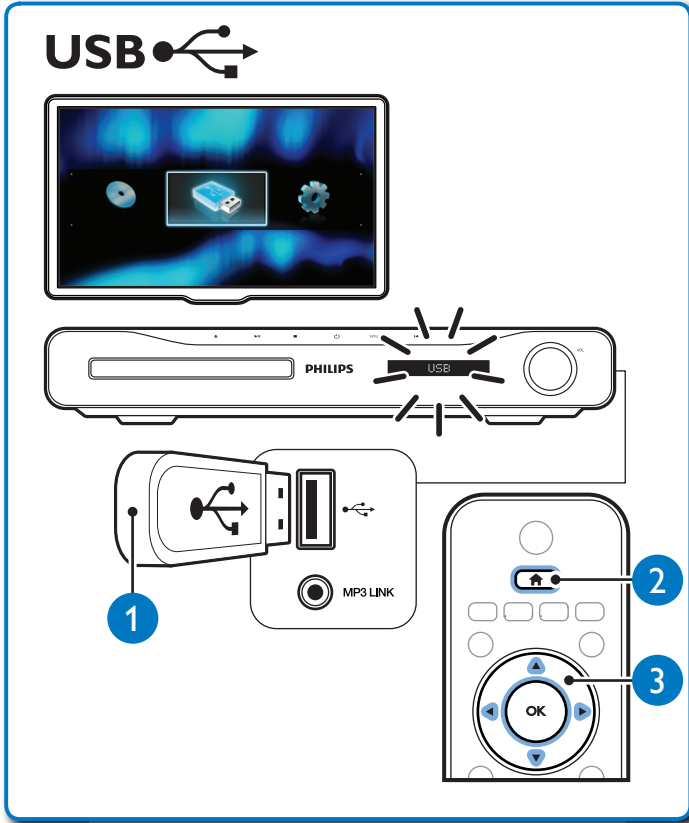

Specifications are subject to change without notice
Trademarks are the property of Koninklijke Philips Electronics N.V.
or their respective owners
2010 © Koninklijke Philips Electronics N.V. All rights reserved.
sgsna_1015/12_v2

Be responsible
Respect copyrights