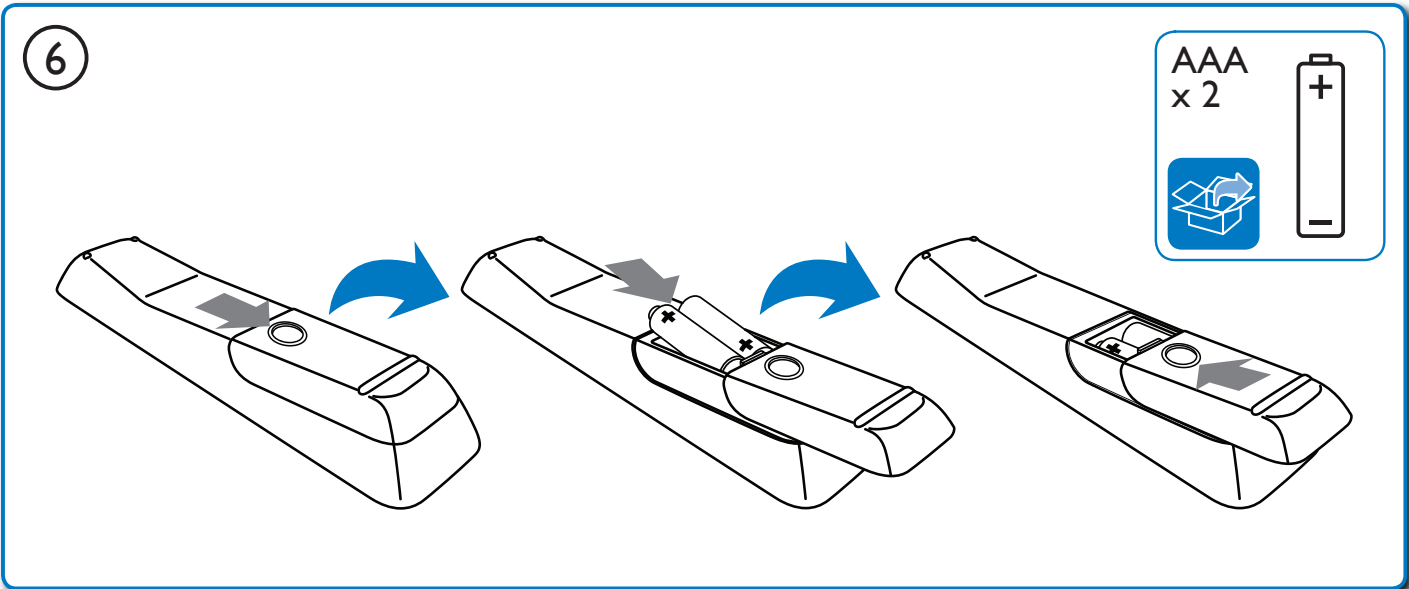

# 2

Video Setup	Menu Language	English
Audio Setup	Audio	•
Network Setup	Subtitle	•
EasyLink Setup	Disc Menu	•
Preference Setup	Parental Control	•
Advanced Setup	Screen Saver	•
	Auto Subtitle Shift	•
	Change Password	•