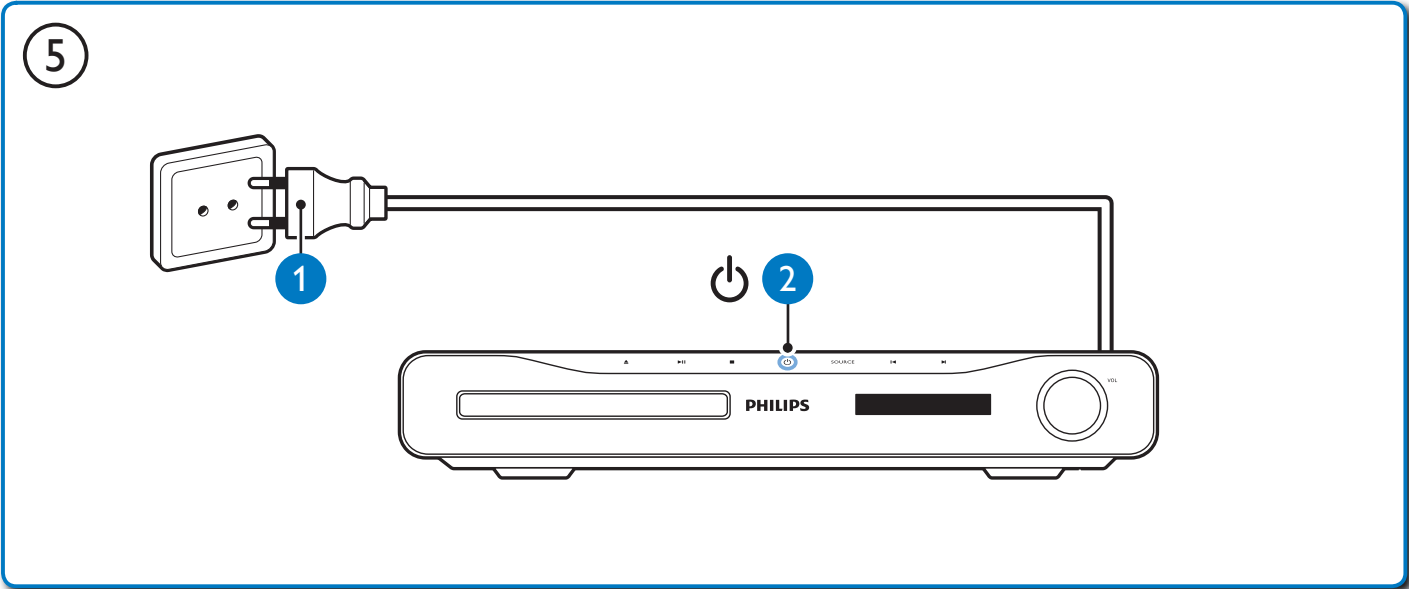

# 2

Video Setup	Menu Language	English
Audio Setup	Audio	•
Network Setup	Subtitle	•
EasyLink Setup	Disc Menu	•
Preference Setup	Parental Control	•
Advanced Setup	Screen Saver	•
	Auto Subtitle Shift	•
	Change Password	•