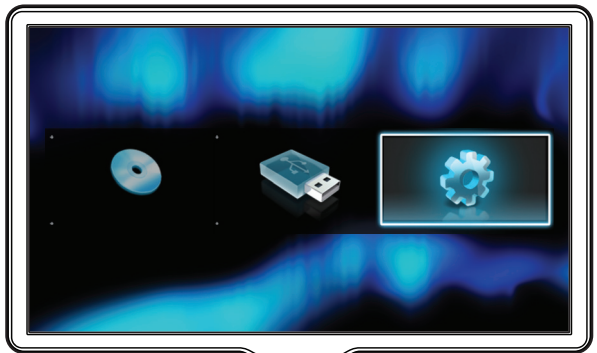

# 2

Video Setup	Menu Language	English
Audio Setup	Audio	•
Network Setup	Subtitle	•
EasyLink Setup	Disc Menu	•
Preference Setup	Parental Control	•
Advanced Setup	Screen Saver	•
	Auto Subtitle Shift	•
	Change Password	•