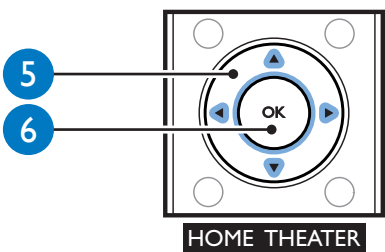

# 2

Video Setup	Menu Language	English
Audio Setup	Audio	•
Network Setup	Subtitle	•
EasyLink Setup	Disc Menu	•
Preference Setup	Parental Control	•
Advanced Setup	Screen Saver	•
	Auto Subtitle Shift	•
	Change Password	•