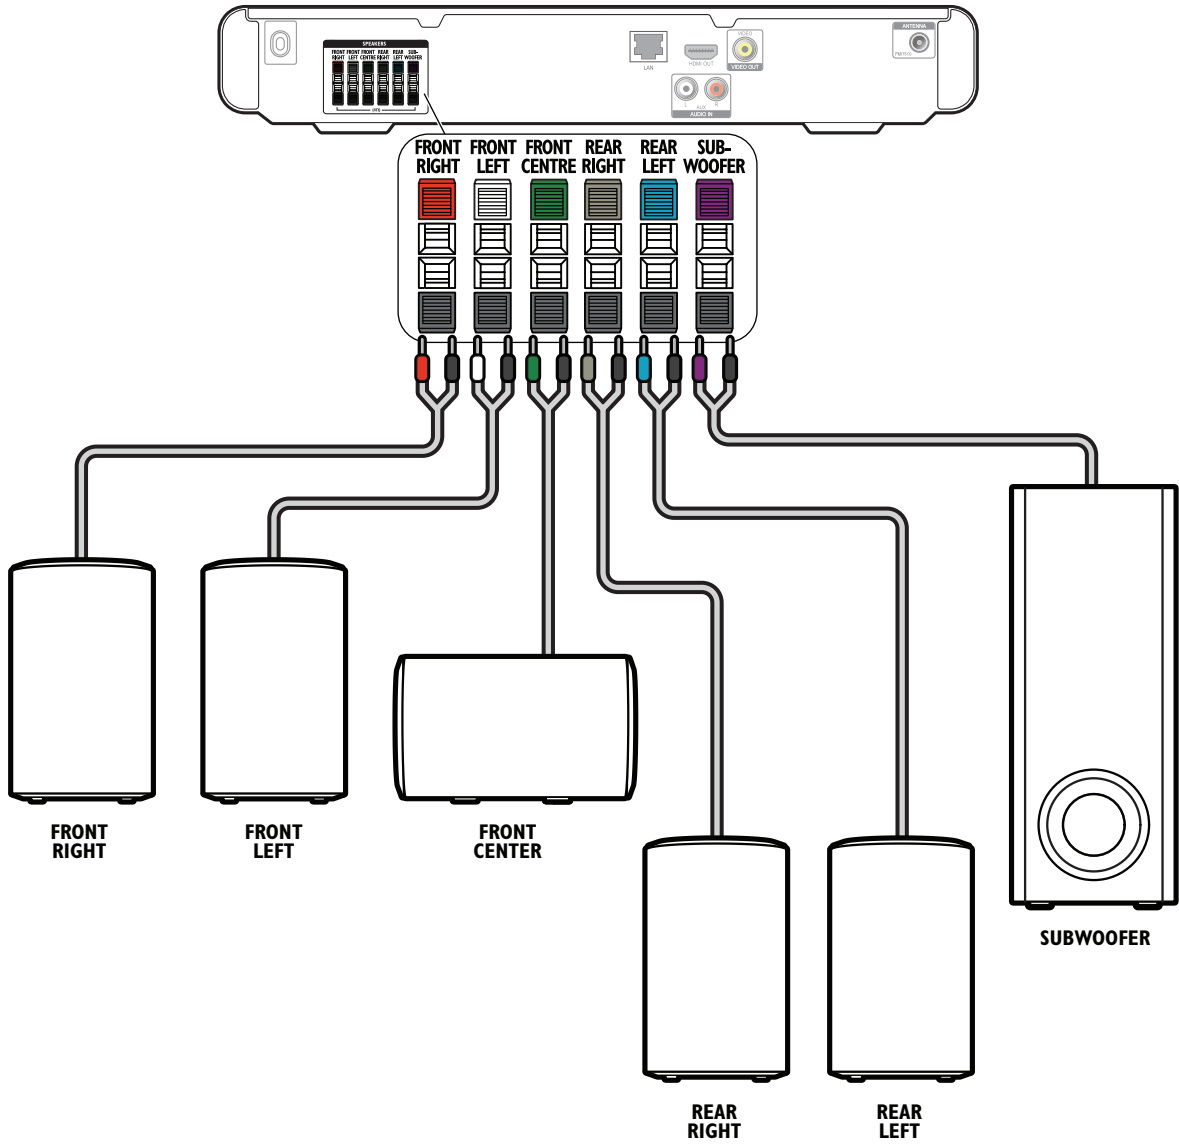

# Quick Start

**PHILIPS**

Video Cable

FM Antenna

1

2

3

# 2

Video Setup	Menu Language	English
Audio Setup	Audio	•
Network Setup	Subtitle	•
EasyLink Setup	Disc Menu	•
Preference Setup	Parental Control	•
Advanced Setup	Screen Saver	•
	Auto Subtitle Shift	•
	Change Password	•