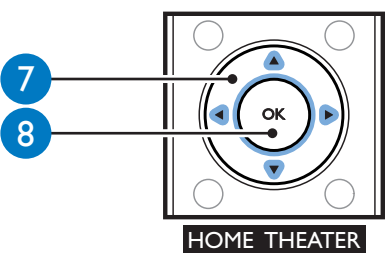

# 2

Video Setup	Menu Language	English
Audio Setup	Audio	•
Network Setup	Subtitle	•
EasyLink Setup	Disc Menu	•
Preference Setup	Parental Control	•
Advanced Setup	Screen Saver	•
	Auto Subtitle Shift	•
	Change Password	•