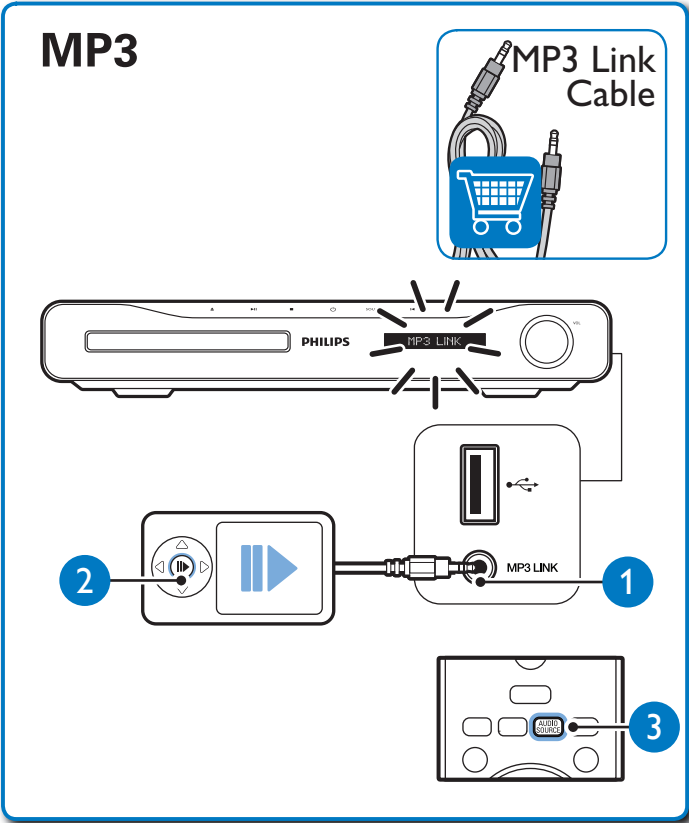

Specifications are subject to change without notice
Trademarks are the property of Koninklijke Philips Electronics N.V.
or their respective owners
2010 © Koninklijke Philips Electronics N.V. All rights reserved.
sgsna_1015/12_v2

Be responsible
Respect copyrights