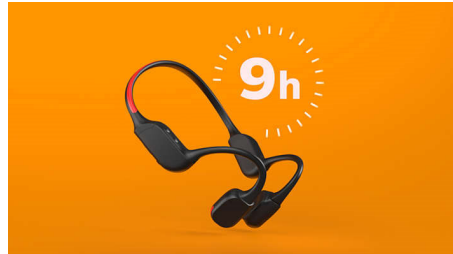

9 hours play time

Don't want to worry about daily charging? With 9 hours play time from a single charge, these bone-conducting open-ear headphones are good to go for multiple workouts. A full charge takes just 2 hours. For a quick extra boost, just 15 minutes charging gives you an extra hour of play time.