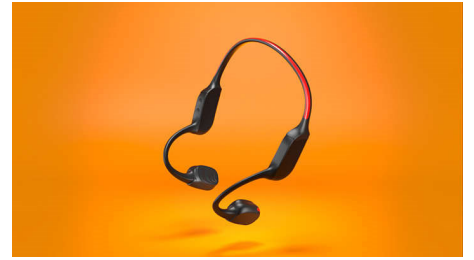

Light, comfy, tough

Why weigh yourself down? These open-ear headphones are so light you'll barely feel them, plus they won't fall off when you get moving. The neckband wraps around the back of your head, and loops over the top of your ears, to hold the headphones comfortably in place.

Easy control and pairing

Buttons on the neckband let you pause your playlist, take calls, control volume, and more. The headphones are ready to pair the instant you switch on Bluetooth, and you can connect to two devices at once. Great if you're listening to music on your phone and getting training notifications from your smartwatch.

Philips Headphones app

The Philips Headphones app lets you control the LED running light—and switch between the headphone's AI and bone-conducting mics for calls inside or outside.

Carry pouch included

Carry pouch included

Charge for 15 minutes

Charge for 15 minutes, get an extra hour

AI and bone-conducting mics

AI and bone-conducting mics remove environmental noise