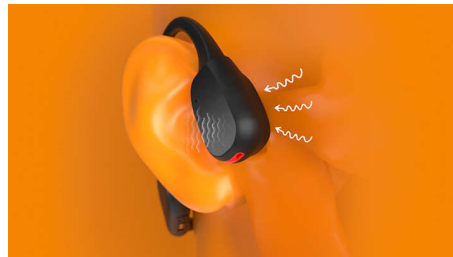

Crystal-clear calls

Taking calls? A unique combination of bone-conducting and AI mics means you'll always be heard clearly. The AI mic removes background noise in any environment. If you're out on a run or a ride, the bone-conducting mic removes annoying wind noise. Switch mics easily via a button on the neckband.