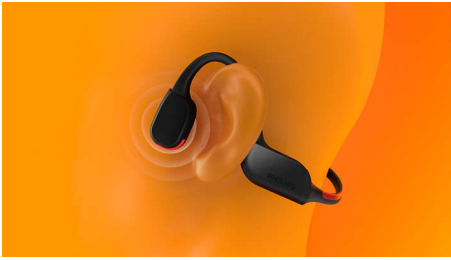

Open-ear wireless sports headphones
Open-ear fit Bone conduction, Clear calls, LED safety lights

TAA7607BK/00

Highlights

Bone conduction

Bone conduction technology transmits sound through the bones of your skull, which means you don't need to put an earbud in your ear, or wear headphones that cover your ear. Instead, the sound travels from your cheekbones directly to the inner ear—and your music magically appears in your head!