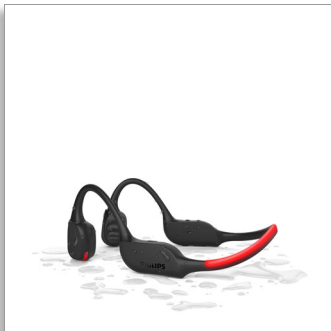

### Open-ear fit

Bone conduction  
Clear calls  
LED safety lights

TAA7607BK