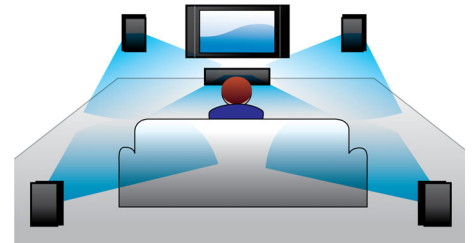

Built-in WiFi

Thanks to built-in WiFi, by simply connecting your home theater directly to your home network, you can experience a rich selection of popular online services. You can enjoy some

of the best websites offering movies, pictures, infotainment and other online contents tailored to fit your TV screen.

Bluetooth wireless streaming

Bluetooth wireless music streaming from your music devices

Dolby TrueHD and DTS-HD

Dolby TrueHD and DTS-HD Master Audio Essential deliver the finest sound from your Blu-ray Discs. Audio reproduced is virtually indistinguishable from the studio master, so you hear what the creators intended for you to hear. Dolby TrueHD and DTS-HD Master Audio Essential complete your high definition entertainment experience.