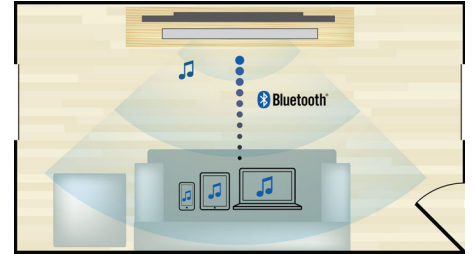

Play & charge your iPod/iPhone

Enjoy your favorite music while charging your iPod/iPhone! Simply connect your iPod/iPhone with its USB cable to the USB port of the Home Theater System. It charges your iPod/iPhone while it plays so you can enjoy your music and not have to worry about your Apple device battery running out.

Built-in WiFi

Thanks to built-in WiFi, by simply connecting your home theater directly to your home network, you can experience a rich selection of popular online services. You can enjoy some

of the best websites offering movies, pictures, infotainment and other online contents tailored to fit your TV screen.

Bluetooth wireless streaming

Bluetooth wireless music streaming from your music devices

Dolby TrueHD and DTS-HD

Dolby TrueHD and DTS-HD Master Audio Essential deliver the finest sound from your Blu-ray Discs. Audio reproduced is virtually indistinguishable from the studio master, so you hear what the creators intended for you to hear. Dolby TrueHD and DTS-HD Master Audio Essential complete your high definition entertainment experience.