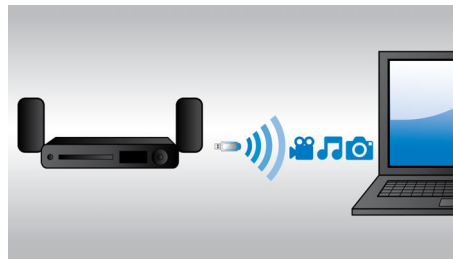

cinema. Premium 3D movie releases on Blu-ray offer a wide, high quality selection of content. Blu-ray also delivers uncompressed surround sound for an unbelievably real audio experience.

HDMI x 2

Enjoy larger-than-life 3D playback and crystal-clear 5.1 or 7.1 audio by simply plugging our player's audio HDMI x 2 output to the connection in your non-3D AV receiver.

Play & charge your iPod/iPhone

Enjoy your favorite music while charging your iPod/iPhone! Simply connect your iPod/iPhone with its USB cable to the USB port of the Home Theater System. It charges your iPod/iPhone while it plays so you can enjoy your music and not have to worry about your Apple device battery running out.

Built-in WiFi

Thanks to built-in WiFi, by simply connecting your home theater directly to your home network, you can experience a rich selection of popular online services. You can enjoy some

of the best websites offering movies, pictures, infotainment and other online contents tailored to fit your TV screen.