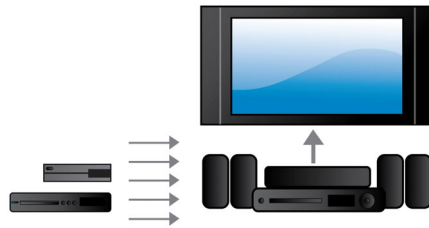

1000W RMS power

1000W RMS power delivers great sound for movies and music

Full HD 3D Blu-ray

Be enthralled by 3D movies in your own living room on a Full HD 3D TV. Active 3D uses the latest generation of fast switching displays for real life depth and realism in full 1080x1920 HD resolution. By watching these images through special glasses with right and left lenses that are timed to open and close in synchrony with alternating images, the full HD 3D viewing experience is created in your home

cinema. Premium 3D movie releases on Blu-ray offer a wide, high quality selection of content. Blu-ray also delivers uncompressed surround sound for an unbelievably real audio experience.

HDMI x 2

Enjoy larger-than-life 3D playback and crystal-clear 5.1 or 7.1 audio by simply plugging our player's audio HDMI x 2 output to the connection in your non-3D AV receiver.