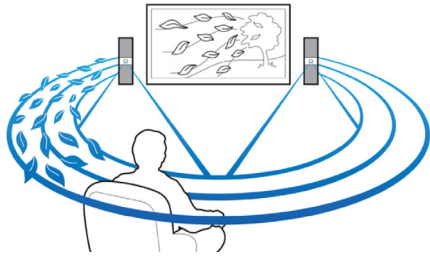

Highlights

Crystal Clear Sound

Crystal Clear Sound for super clarity and realism