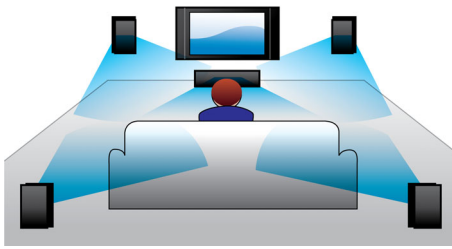

Highlights

Dolby Digital and DTS

Go digital and get the most out of your music and movies. Even stereo music sounds great because Dolby Digital and DTS Digital Surround enhance digital music and videos, pumping it up so you get truly immersive surround sound out of your home cinema speaker.