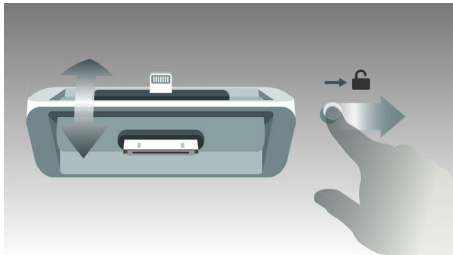

docking speaker
DualDock for iPod/iPhone/iPad, USB port for charging, 8W

Highlights

DualDock to charge & play

The innovative Philips DualDock with Lightning and 30-pin connector can charge and play any Apple device. Created to meld sleek styling with effortless functionality, you can switch between either connector in a flash. Enjoy your favorite tunes no matter what Apple device you want to use.