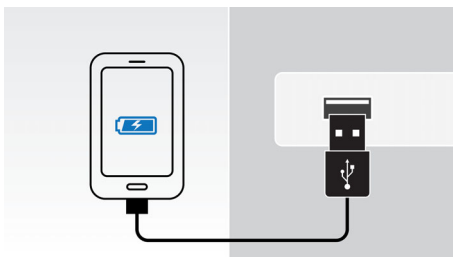

USB for second device

For added convenience, this speaker also boasts a USB port for charging a second mobile device even when your iPod/iPhone is docked.

Auto clock/date sync

Docking station automatically synchronizes the clock or date with your iPod/iPhone/iPad when docked. Just press a button to switch between clock or date display.