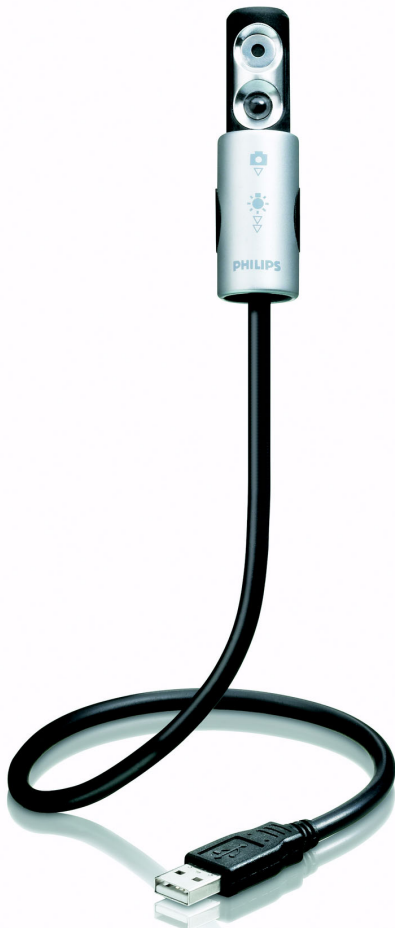

Philips
Webcam

SPC611NC

Portable webcam for laptops

With lens cover and work light

Communicate anywhere, anytime, in any conditions. Its unique bendable gooseneck plugs into your laptop and its built-in light lets you work in the dark. Once you've finished - slide back the protective lens cover, fold it up and go!

- Bendable gooseneck for precise aiming
- Integrated work light illuminates you or your keyboard
- Sliding lens cover protects your camera when not in use

PHILIPS

Specifications

Video & snapshot capturing