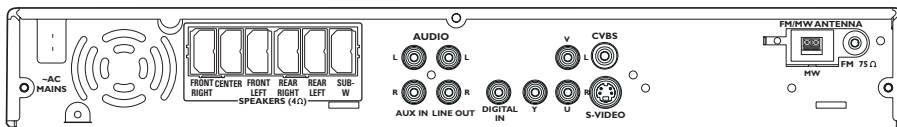

(graphics to be finalised)

physical info

EAN codes

87 10895 79495 4 (169) 87 10895 80649 7 (78)
87 10895 80647 3 (75) 87 10895 80650 3 (93)

Dimensions

Product:
- DVD System: 360mm W x 54mm H x 316mm D
- Surround speaker: 89mm W x 162mm H x 70mm D
- Center speaker: 234mm W x 96mm H x 70mm D
- Subwoofer: 220mm W x 230mm H x 360mm D

Package: 399mm W x 412mm H x 460mm D

Weight (approx):
- DVD System: 2.90 kg - Surround speaker: 0.44 kg
- Center speaker: 0.94 kg - Subwoofer: 4.50 kg
- Carton: 12.3 kg

Bundled Equipment

www.philips.com