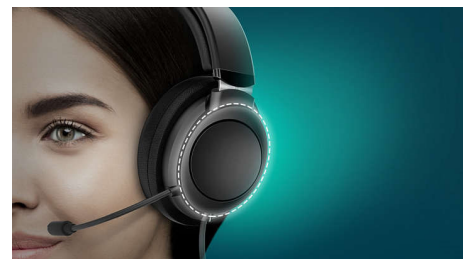

Lightweight

Available in stylish matte colorways, these on-ear headphones boast a cushioned headband that's so light you'll barely feel it. The soft ear cups are clearly marked for left/right ears, and can be angled until they feel just right.

Flat-fold design

Roll with the bass. The ear cups fold flat and swivel inward, for easy storage in your pocket or bag. Just fold them up and you're ready to go.

Inline remote.

Take a call. Pause your playlist. All without touching your smartphone. The angled connector helps keep your headphones plugged in to your smart device—handy if your phone is in your pocket.

-
Angled connector. Keeps your headphones plugged in

Eye-catching matte colorways

Eye-catching matte colorways

Great sound isolation from the

Great sound isolation from the closed-back design

Powerful 32 mm neodymium drive