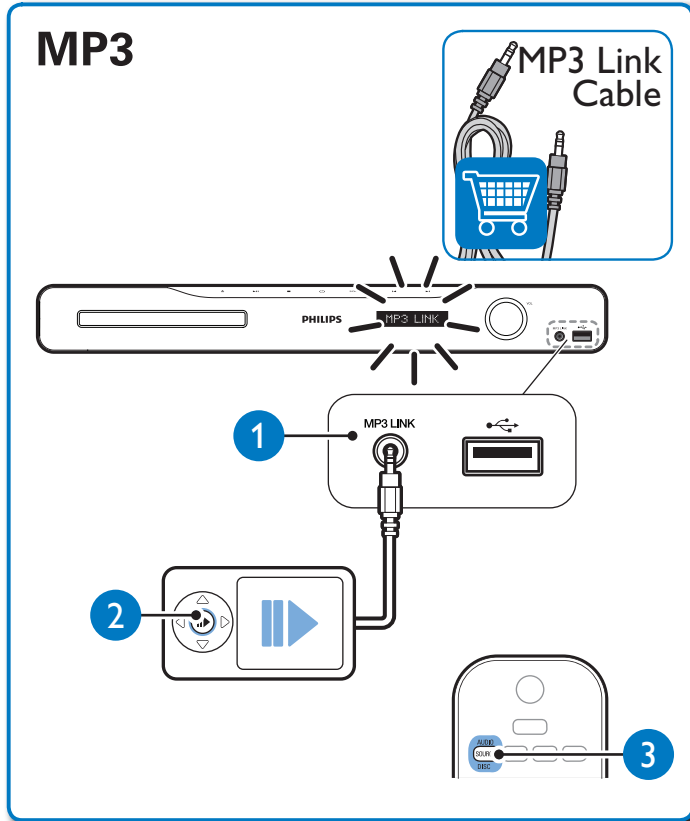

Specifications are subject to change without notice
Trademarks are the property of Koninklijke Philips Electronics N.V.
or their respective owners
2010 © Koninklijke Philips Electronics N.V. All rights reserved.
sgsn_1014/93_v1

Be responsible
Respect copyrights