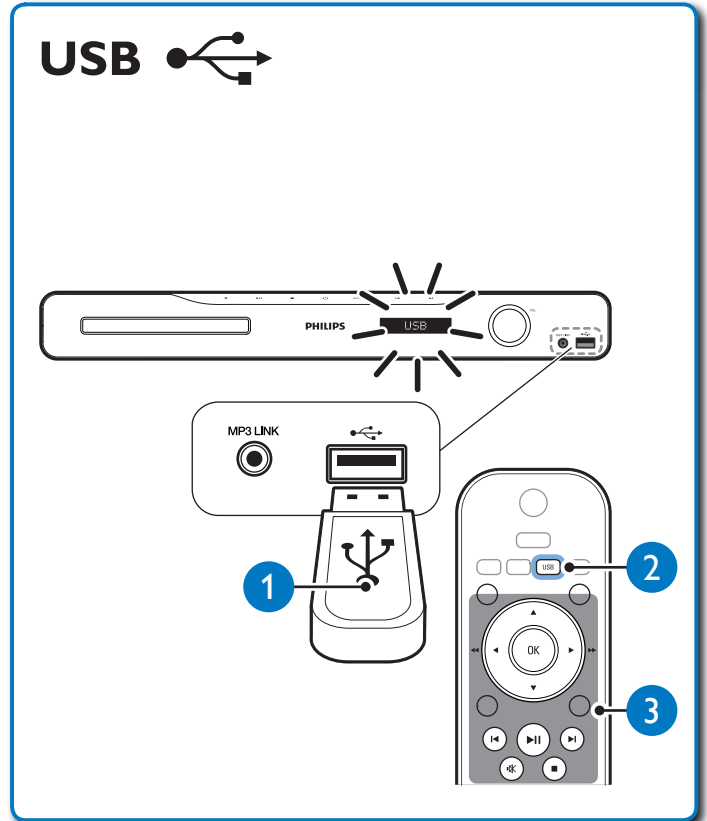

Specifications are subject to change without notice
Trademarks are the property of Koninklijke Philips Electronics N.V.
or their respective owners
2010 © Koninklijke Philips Electronics N.V. All rights reserved.
sgsn_1014/93_v1

Be responsible
Respect copyrights