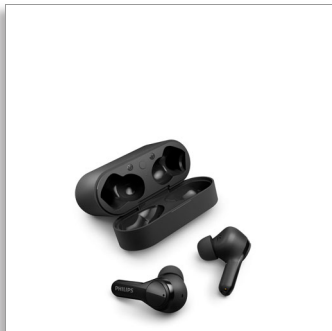

### Rich sound

Clear call quality  
IPX5 water resistant  
Up to 26 hours of play time

TAT3217BK