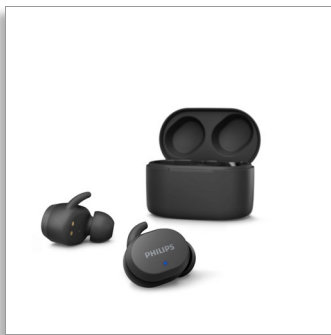

Philips
True Wireless
Headphones

Earbuds with in-ear fit

Portable charging case
IPX5 water protection
Up to 26 hours play time

TAT3216BK

Secure and comfortable. Touch controls.

From phone meeting to playlists in the park—these true wireless headphones are there for you. They don't mind rain or sweat, and you get great sound and a secure in-ear fit that won't come loose. Plus 24 hours play time with the case.

Extremely convenient. Super comfortable.

- Make calls using a single earbud. Mono mode
- Secure, comfortable in-ear fit
- 2 colors. Soft wing tips. 3 sizes of ear-tip cover

Portable charging case. Up to 24 hours play time

Secure, comfortable in-ear fit

You get real comfort thanks to soft, interchangeable silicone ear-tip covers. The ear-tip covers securely insert into your ear canal, creating a perfect seal that diminishes external noise. The wing tips keep each earbud secure.

Product dimensions

- Height: 4 cm
- Width: 9 cm
- Depth: 5 cm
- Weight: 0.055 kg

Accessories

- Quick Start Guide
- Eartips: 3 pairs (S/M/L)
- Charging case
- Charging cable: USB-C cable, 500 mm

Design

- Color: Black
- Wearing style: In-ear
- Ear coupling material: Silicone
- Ear fitting: In-ear
- In-ear fitting type: Silicone ear tip