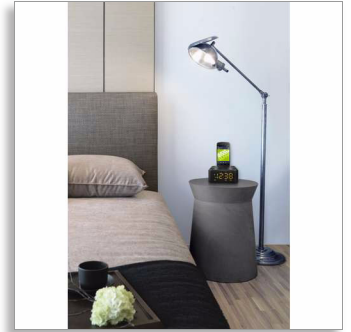

Philips
wireless speaker dock

Bluetooth®
for Android
FM
6W

AS170

Stream your music and charge your Android phone

Get great sound as AS170 speaker fast charges your Android powered phone. Compatible with all Bluetooth enabled devices for simple and easy music streaming. It even wakes you up with songs from your radio.

Surprisingly rich sound

- Neodymium speakers for pure balanced sound
- Wireless music streaming via Bluetooth
- FM digital tuning with presets
- Audio-in for easy portable music playback

Elegant and compact

- Elegant and compact design to fit on any bedside table
- Clock display for clear time viewing
- Dual alarm to wake you and your partner at different times
- Sleep timer for easy falling asleep to your favorite music

Easy to use

- Smartly designed FlexiDock to fit any Android phone
- Easy Bluetooth pairing Widget for Android phone
- Charge second mobile device via USB port

PHILIPS

Highlights

FlexiDock

The improved version of Philips FlexiDock features a micro USB connector, perfect for any Android powered phone. The docking mechanism is a great fit for any Android phone, thanks to the smooth and rounded edge design of the connector. It offers maximum adjustability. Simply slide the connector left or right, or rotate it to fit any location or orientation of the Micro USB port on your phone. This extreme flexibility is the first of its kind, catering to Android powered phones that are made by different manufacturers with no standardized position and orientation for the micro USB connector.