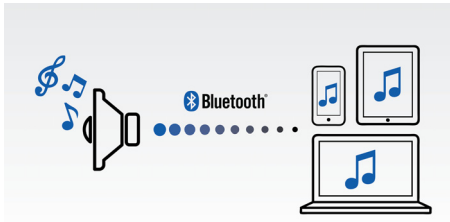

Easy to use

- Smartly designed FlexiDock to fit any Android phone
- Easy Bluetooth pairing Widget for Android phone
- Charge second mobile device via USB port

PHILIPS

Highlights

FlexiDock

The improved version of Philips FlexiDock features a micro USB connector, perfect for any Android powered phone. The docking mechanism is a great fit for any Android phone, thanks to the smooth and rounded edge design of the connector. It offers maximum adjustability. Simply slide the connector left or right, or rotate it to fit any location or orientation of the Micro USB port on your phone. This extreme flexibility is the first of its kind, catering to Android powered phones that are made by different manufacturers with no standardized position and orientation for the micro USB connector.

Wireless music streaming

Bluetooth is a short range wireless communication technology that is both robust and energy-efficient. The technology allows easy wireless connection to iPod/iPhone/iPad or other Bluetooth devices, such as

smartphones, tablets or even laptops. So you can enjoy your favorite music, sound from video or game wireless on this speaker easily.

Easy Bluetooth pairing Widget

Available for download from Google Play, the Philips Bluetooth Audio Connect widget allows you to connect and pair your mobile device to any Philips Bluetooth audio device easily. Tap the widget to automatically add, pair and connect to any Philips Bluetooth audio device. Once paired, you can also rename and change the icons. This widget allows you to have several Philips audio devices, making it easy for you to switch between different Bluetooth devices easily. Simply tap to select your desired Philips audio device and start streaming.