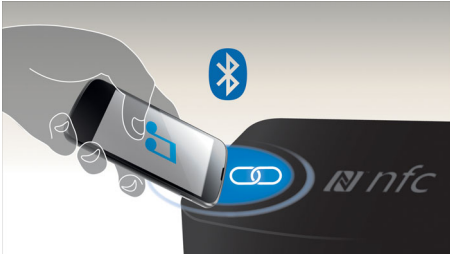

### Advanced versatility

- One-Touch with NFC-enabled smartphones for Bluetooth pairing
- Built-in rechargeable battery for music playback anywhere
- Built-in microphone for speaker phone conversation
- USB port to charge any mobile device

### NFC technology

Pair Bluetooth devices easily with one-touch NFC (Near Field Communications) technology. Just tap the NFC enabled smartphone or tablet on the NFC area of a speaker to turn the speaker on, start Bluetooth pairing, and begin streaming music.