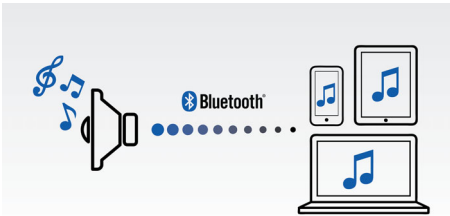

Wireless music streaming

Bluetooth is a short range wireless communication technology that is both robust and energy-efficient. The technology allows easy wireless connection to iPod/iPhone/iPad or other Bluetooth devices, such as smartphones, tablets or even laptops. So you can enjoy your favorite music, sound from video or game wireless on this speaker easily.

High fidelity Bluetooth®

With advanced technology, sound streamed via Bluetooth® is brought to the next level. Standard