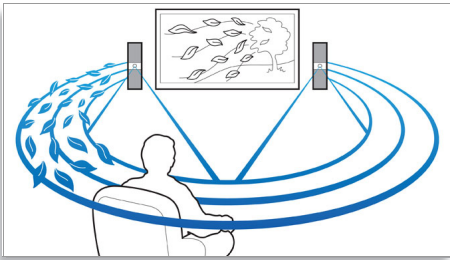

Highlights

Crystal Clear Sound

With Philips' Crystal Clear Sound, you will now be able to discern and appreciate every sound detail, the way it's meant to be heard and as the artist or director intended! Crystal Clear Sound reproduces the sound source - whether it's an action movie, a musical or a live performance - faithfully, precisely and without any distortion. Philips home theaters with Crystal Clear Sound keep audio processing to a minimum, preserving the purity of the original audio content. The result is greater sonic accuracy delivered to your ears.