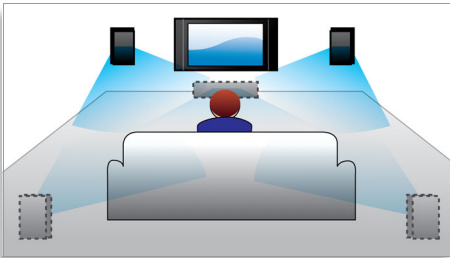

## Dolby Virtual Speaker

Dolby Virtual Speaker is a sophisticated audio virtualization technology that produces rich and immersive surround sound from a two-speaker system. Highly advanced spatial algorithms faithfully replicate the sonic characteristics that occur in an ideal 5.1-channel environment. DVD playback is enhanced by expanding the 2-channel environment. When combined with Dolby Pro Logic II processing, any high quality stereo source is transformed into true-to-life, multi-channel surround sound. No need to purchase extra speakers, wires or speaker stands to appreciate room-filling sound.