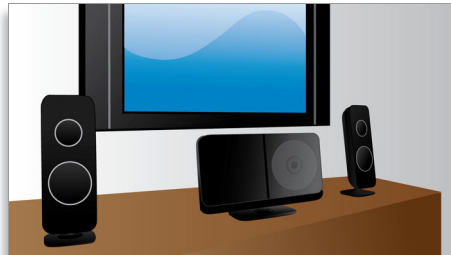

Compact design

Compact design that fits with your flat TV