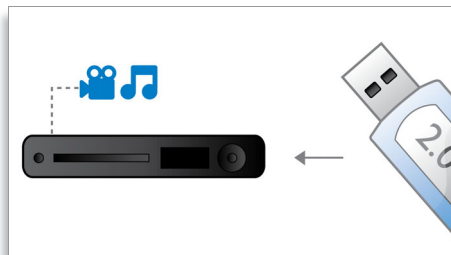

Hi-Speed USB 2.0 Link

The Universal Serial Bus or USB is a protocol standard that is conveniently used to link PCs, peripherals and consumer electronic equipment. Hi-Speed USB devices have a data

transfer rate of up to 480 Mbps - up from the 12 Mbps in original USB ones. With Hi-Speed USB 2.0 Link, all you have to do is plug in your USB device, select the movie, music or photo and play away.