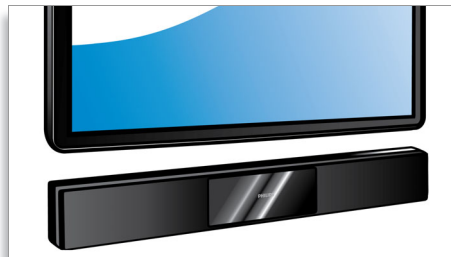

Stylish design

Stylish design with glass panels