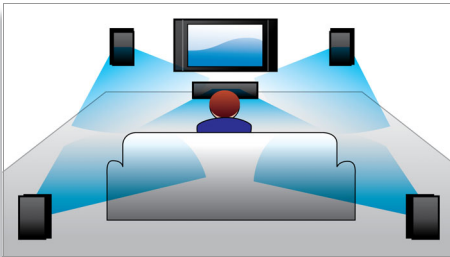

Great listening experience

- Powerful speakers with bass pipes for great sound
- Dolby Digital and Pro Logic II surround sound

Designed to enhance your living space

- Compact design that fits anywhere

Connect and enjoy all your entertainment

Dolby Digital and Pro Logic II

A built-in Dolby Digital decoder eliminates the need for an external decoder by processing all six channels of audio information to provide a

surround sound experience and an astoundingly natural sense of ambience and dynamic realism. Dolby Pro Logic II provides five channels of surround processing from any stereo source.

HDMI 1080p

HDMI 1080p upscaling delivers images that are crystal clear. Movies in standard definition can

now be enjoyed in true high definition resolution - ensuring more details and more true-to-life pictures. Progressive Scan (represented by "p" in "1080p") eliminates the line structure prevalent on TV screens, again ensuring relentlessly sharp images. To top it off, HDMI makes a direct digital connection that can carry uncompressed digital HD video as well as digital multi-channel audio, without conversions to analogue - delivering perfect picture and sound quality, completely free from noise.