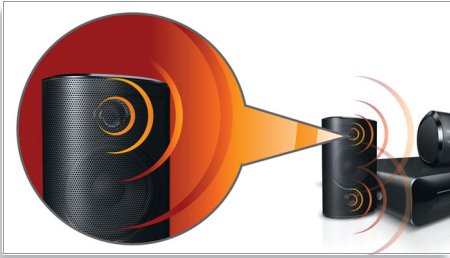

Highlights

Powerful speakers with basspipes

Powerful speakers with bass pipes for great sound