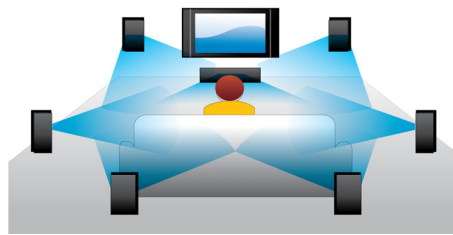

Dolby TrueHD and DTS-HD MA

DTS-HD Master Audio and Dolby TrueHD delivers 7.1 channels of the finest sound from your Blu-ray Discs. Audio reproduced is virtually indistinguishable from the studio master, so you hear what the creators intended for you to hear. DTS-HD Master Audio and Dolby TrueHD complete your high definition entertainment experience.

USB 2.0

The Universal Serial Bus or USB is an industry standard that allows high-speed, easy connection of peripherals to PCs, consumer electronics and mobile products. The USB 2.0 provides better and faster performance - up to 40 times quicker than the USB 1.0 and with a data transfer rate of up to 480 Mbps from the

original 12 Mbps. When plugged in, everything configures automatically. With USB 2.0, simply plug in your USB portable devices or hard disk drives, select the movie, music or photo and play away.