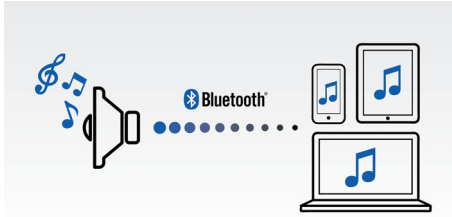

#### Advanced versatility

- Wireless music streaming via Bluetooth
- Chain multiple BR-1Xs into a bigger music system
- Built-in microphone for speakerphone conversation
- Audio-in for easy portable music playback

### Wireless music streaming

Bluetooth is a short range wireless communication technology that is both robust and energy-efficient. The technology allows easy wireless connection to iPod/iPhone/iPad or other Bluetooth devices, such as smartphones, tablets or even laptops. So you can enjoy your favourite music and sound from videos or games wirelessly.