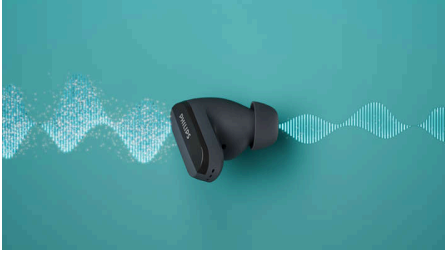

Highlights

Noise Canceling

Noise canceling quiets external noise, including wind, so you can focus on your tunes or calls. Leave it on auto or use the Philips Headphones app to adjust. Want to hear more of what's going on around you? Tap an earbud to activate Awareness Mode.