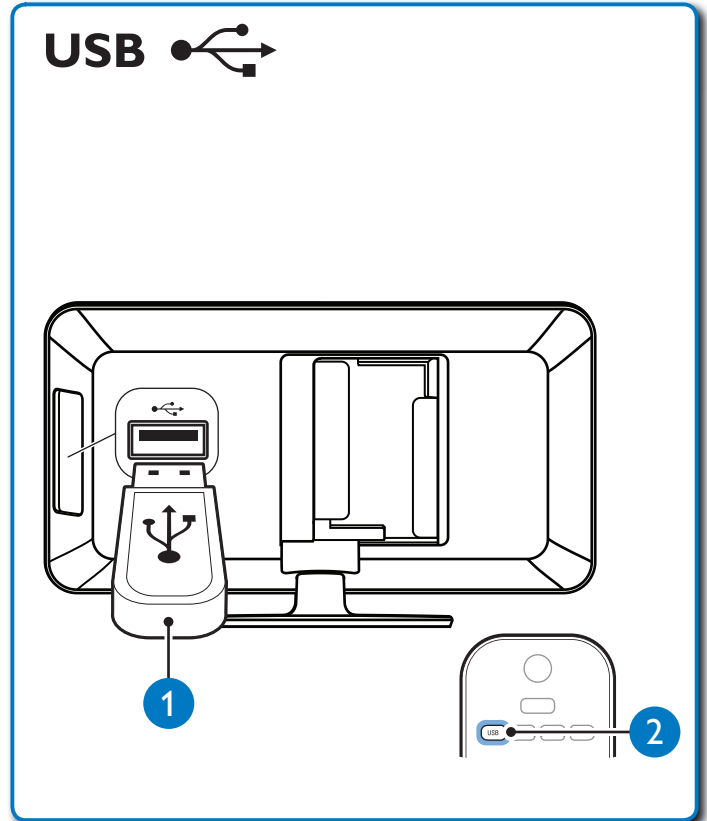

Specifications are subject to change without notice
Trademarks are the property of Koninklijke Philips Electronics N.V.
or their respective owners
2010 © Koninklijke Philips Electronics N.V. All rights reserved.
sgythy_1026/12_v3

Be responsible
Respect copyrights