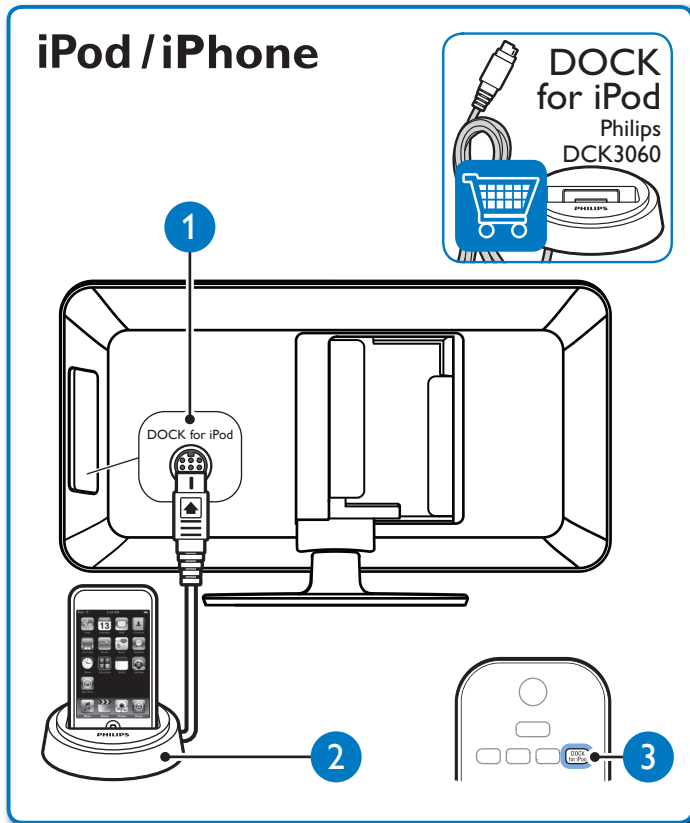

Specifications are subject to change without notice
Trademarks are the property of Koninklijke Philips Electronics N.V.
or their respective owners
2010 © Koninklijke Philips Electronics N.V. All rights reserved.
sgythy_1026/12_v3

Be responsible
Respect copyrights