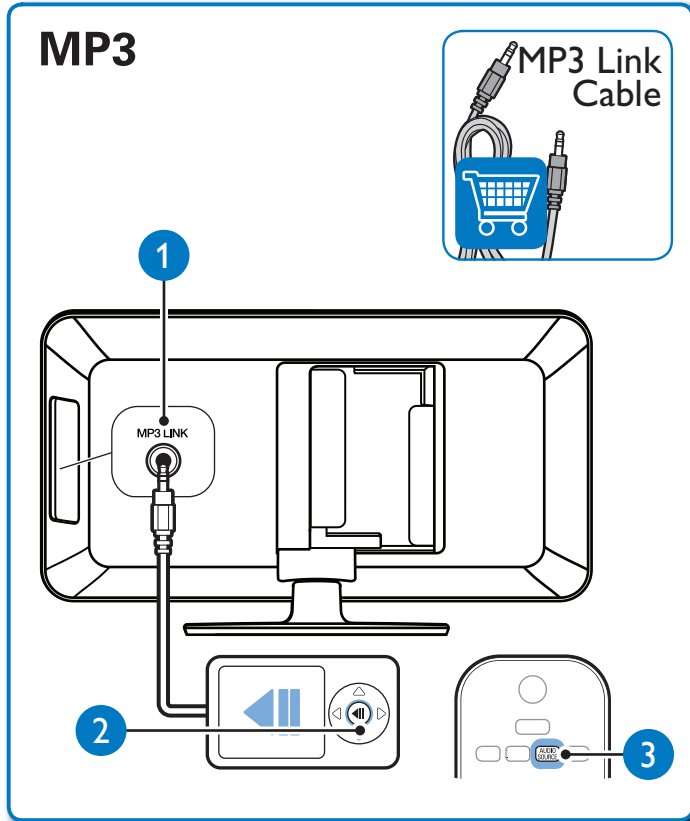

Specifications are subject to change without notice
Trademarks are the property of Koninklijke Philips Electronics N.V.
or their respective owners
2010 © Koninklijke Philips Electronics N.V. All rights reserved.
sgythy_1026/12_v3

Be responsible
Respect copyrights