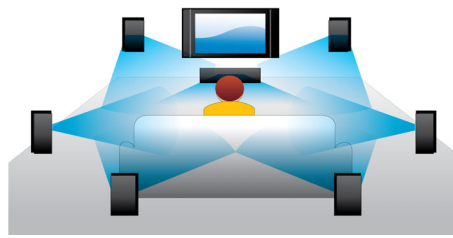

Dolby TrueHD

Dolby TrueHD delivers 7.1 channels of the finest sound from your Blu-ray Discs. Audio reproduced is virtually indistinguishable from the studio master, so you hear what the creators intended for you to hear. Dolby TrueHD completes your high definition entertainment experience.