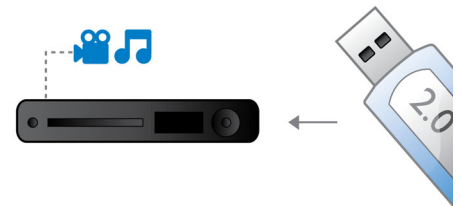

Hi-Speed USB 2.0 Link

The Universal Serial Bus or USB is a protocol standard that is conveniently used to link PCs, peripherals and consumer electronic equipment. Hi-Speed USB devices have a data transfer rate of up to 480 Mbps - up from the 12 Mbps in original USB ones. With Hi-Speed USB 2.0 Link, all you have to do is plug in your USB device, select the movie, music or photo and play away.