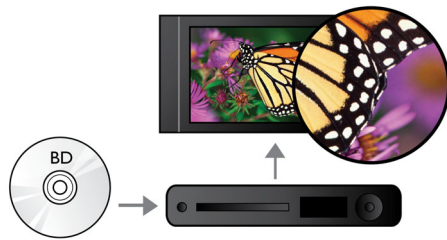

Blu-ray Disc playback

Blu-ray Discs have the capacity to carry high definition data, along with pictures in the 1920 x 1080 resolution that defines full high definition images. Scenes come to life as details leap at you, movements smoothen and images turn crystal clear. Blu-ray also delivers uncompressed surround sound - so your audio experience becomes unbelievably real. The high storage capacity of Blu-ray Discs also allow a host of interactive possibilities to be built in. Seamless navigation during playback and other exciting features like pop-up menus bring a whole new dimension to home entertainment.