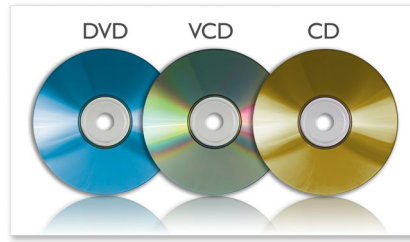

PHILIPS

Highlights

MP3-CD, CD and CD-RW playback

MP3 is a revolutionary compression technology by which large digital music files can be made up to 10 times smaller without radically degrading their audio quality. A single CD can store up to 10 hours of music.

View JPEG from picture disc

Play JPEG photos that are saved on your disc. Relive your favourite moments with family and friends anytime you want!

DVD, DVD+/-RW, (S)VCD, CD

The Philips Portable DVD player is compatible with most DVD and CD discs available in the market. DVD, DVD+/-R, DVD+/-RW, (S)VCD and CD – all of them can play on the DVD player. DVD+/-R is a shorthand term for a DVD drive that can accept both of the common recordable DVD formats. Likewise, DVD+/-RW handles both common rewritable disc types.