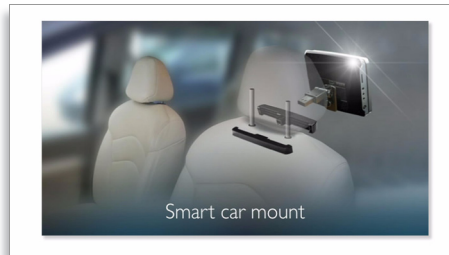

Smart Car Mount

To enjoy entertainment on the go, why not bring your portable DVD player from home on the road with you? A unique Car Mount system ensures ease-of-use, with a quick-release arm that facilitates easy removal of the

player when not in use. You can bring the portable DVD player with you, leaving just the Mount behind in the car.