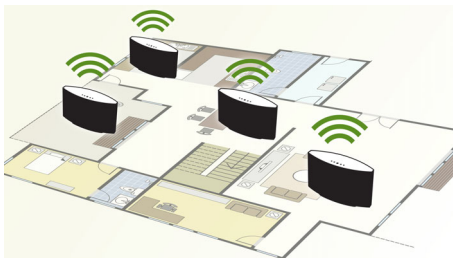

Multiroom speakers

Multiroom speakers let you play songs in one room, or in many at the same time, so your music can either follow you around the house or stay where you want it. Each person can play to any selected speaker, and when additional speakers are purchased they can be added to the system wirelessly and easily.