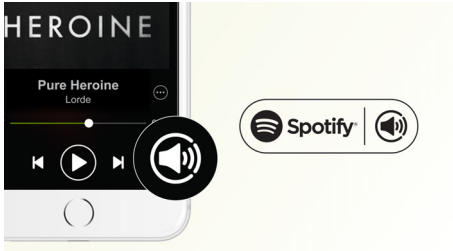

Multiroom speakers for you and your family

- Play music from one speaker at a time or all at once
- Philips companion app simplifies wireless speaker setup

Just hit the 'PLAY' button

- One-press 'Play' for the last heard Spotify track
- Flip from room (speaker A) to room (speaker B)
- Press 'Play' for 'Music Follows Me'

Powerful room-filling sound

- Powerful room-filling sound with 4 audiophile-grade drivers

PHILIPS

Spotify multiroom speaker
Spotify Connect Multiroom, Just hit "PLAY"

Highlights

Spotify as a remote

Using Spotify Connect you can easily browse, explore and play music from any room in the house using your smart device as a remote. With a direct Spotify connection, you can play music straight from the cloud so your smart device can be used for calls or videos, or even go out of range, without interrupting your music. This is also more battery-friendly, since the energy used for music is minimised. All the same great Spotify features are there, from its ready-made lists to its high sampling rates. Everything you need to discover new music and hear it at its best.

'Play' for the last heard song

Listen to your favourite tunes almost without interruption. Just hit 'Play' on the speaker to start playing the last song you heard on Spotify, without even unlocking your smart device.