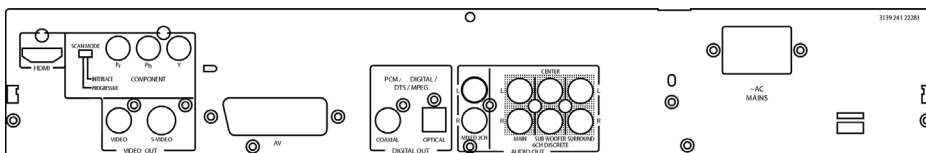

- display, Next/Previous Album Search, Next/Previous Track Search, Repeat one/album/all, Repeat Play, Resume Playback from stop, Shuffle album/all, Shuffle Play
- MP3 sample rates: 8, 11.025, 16, 22.050, 32, 44.1, 48 kHz

Still Picture Playback

- Playback Media: Picture CD
- Picture Compression Format: JPEG
- Slide show

Connectivity

- Connectivity Enhancements: Cinema Link
- Other connections: Analog audio Left/Right out, Analog audio Multi-channel, Component Video out Progressive, Composite video (CVBS) out, Digital coaxial out, Digital optical out, HDMI out, S-Video out, Scart

Convenience

- Child Protection: Child Lock, Parental Control
- User convenience: Compass GUI, Menu Languages
- Display Type: LCD, On Screen (OSD)
- On-Screen Display languages: English, French, German, Italian, Norwegian, Portuguese, Spanish, Swedish
- Remote Control: Unified Remote Control

Accessories

- Included accessories: Audio Cable, Batteries for remote control, Power cord, Safety & warranty booklet, Scart Cable

Dimensions

- Product dimensions (W x H x D): 435 x 79 x 315 mm
- Product weight: 5.3 kg

Power

- Power supply: 100-240VAC, 50/60Hz
- Standby power consumption: <1W

Issue date 2018-04-11

Version: 3.0.7

12 NC: 8622 810 12504
EAN: 87 10895 89538 5

© 2018 Koninklijke Philips N.V.
All Rights reserved.

Specifications are subject to change without notice.
Trademarks are the property of Koninklijke Philips N.V.
or their respective owners.

www.philips.com